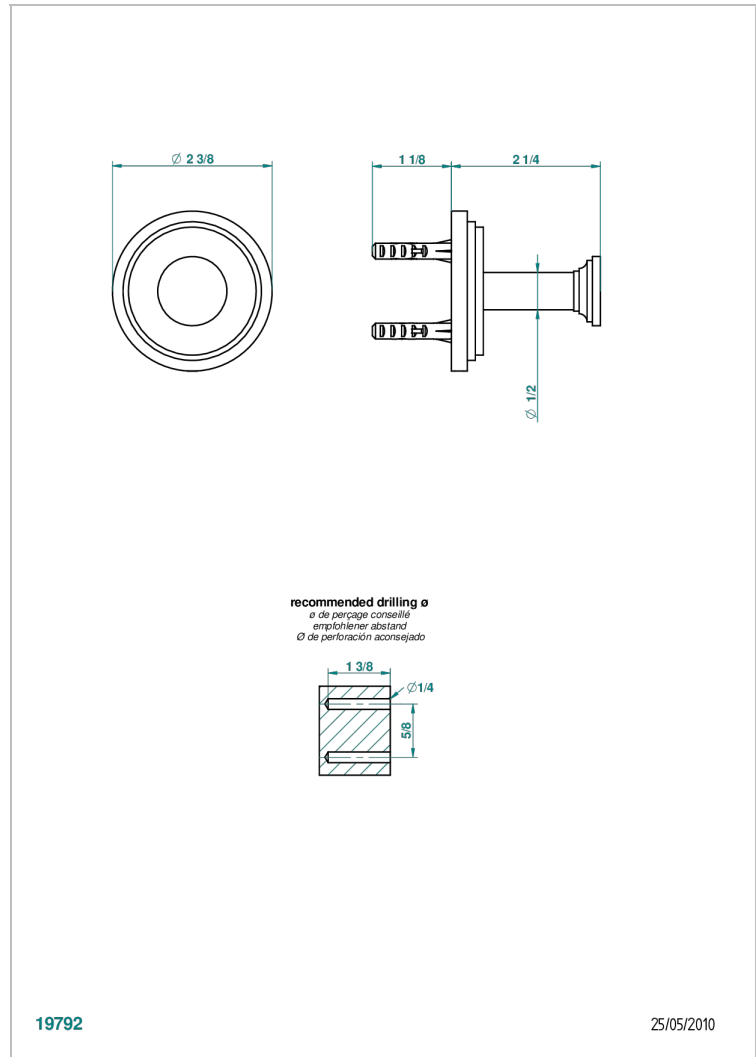

FAUBOURG BLACK PORCELAIN

G2L-517

Single robe hook

THG®
PARIS

19792

25/05/2010

CHARACTERISTIC

- Faubourg Black Porcelain
- Single robe hook

AVAILABLE FINITIONS

Antique nickel - H28
Black ceram - D30
Blush PVD - H62
Brass color PVD - H49
Brown bronze color PVD - F33
Gold color PVD - H52

Graphite PVD - H64
Matt Umber PVD - H67
Matt blush PVD - H60
Matt brass color PVD - H50
Matt brown bronze color PVD - F34
Matt chrome - C02

Matt gold - F07
Matt gold color PVD - H53
Matt graphite PVD - H65
Matt nickel (color finish) - C01
Matt nickel color PVD - H56
Natural smoked Brass - A13

Nickel color PVD - H55
Polished chrome (color finish) - A02
Polished chrome / Polished gold (color finish) - G02
Polished gold (color finish) - F01
Polished nickel - B01
Soft gold - F30

Soft matt gold - F31
Umber PVD - H66