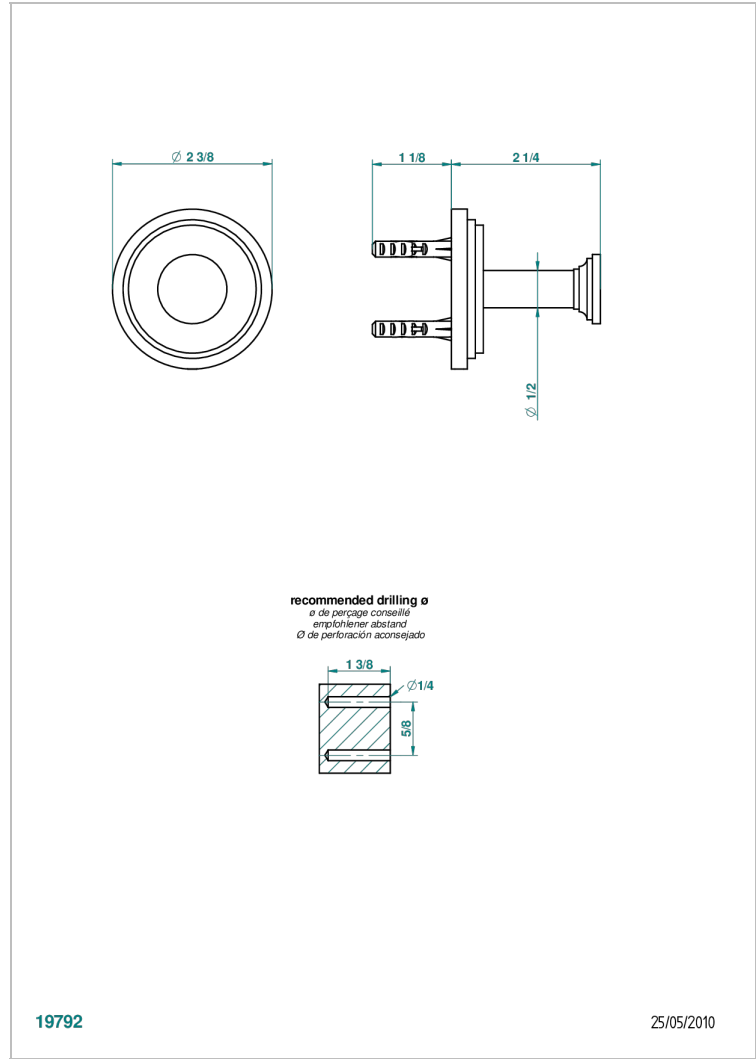

G2K-517

Single robe hook

19792

25/05/2010

CHARACTERISTIC

- Faubourg White Porcelain
- Single robe hook

AVAILABLE FINITIONS

Antique nickel - H28
 Black ceram - D30
 Blush PVD - H62
 Brass color PVD - H49
 Brown bronze color PVD - F33
 Gold color PVD - H52