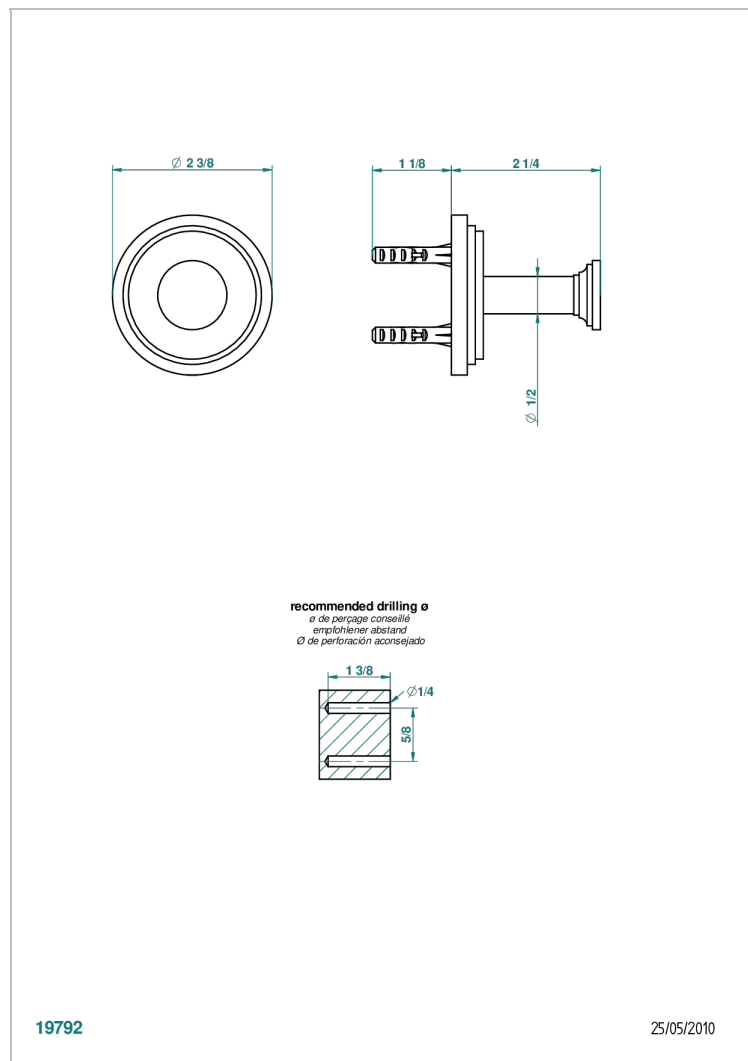

G2K-517

Single robe hook

19792

25/05/2010

CHARACTERISTIC

- Faubourg White Porcelain
- Single robe hook

AVAILABLE FINITIONS

Antique nickel - H28
 Black ceram - D30
 Blush PVD - H62
 Brass color PVD - H49
 Brown bronze color PVD - F33
 Gold color PVD - H52