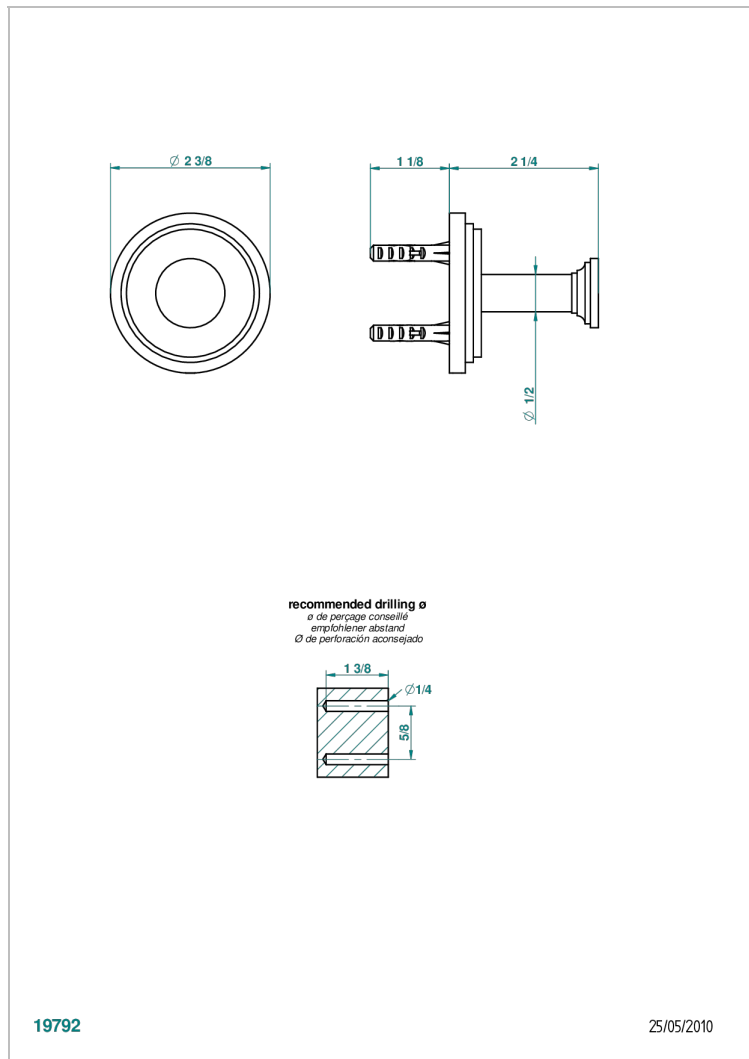

G2K-517

Single robe hook

19792

25/05/2010

CHARACTERISTIC

- Faubourg White Porcelain
- Single robe hook

AVAILABLE FINITIONS

Antique nickel - H28
 Black ceram - D30
 Blush PVD - H62
 Brass color PVD - H49
 Brown bronze color PVD - F33
 Gold color PVD - H52

Nickel color PVD - H55
 Polished chrome (color finish) - A02
 Polished chrome / Polished gold (color finish) - G02
 Polished gold (color finish) - F01
 Polished nickel - B01
 Soft gold - F30

Soft matt gold - F31
 Umber PVD - H66