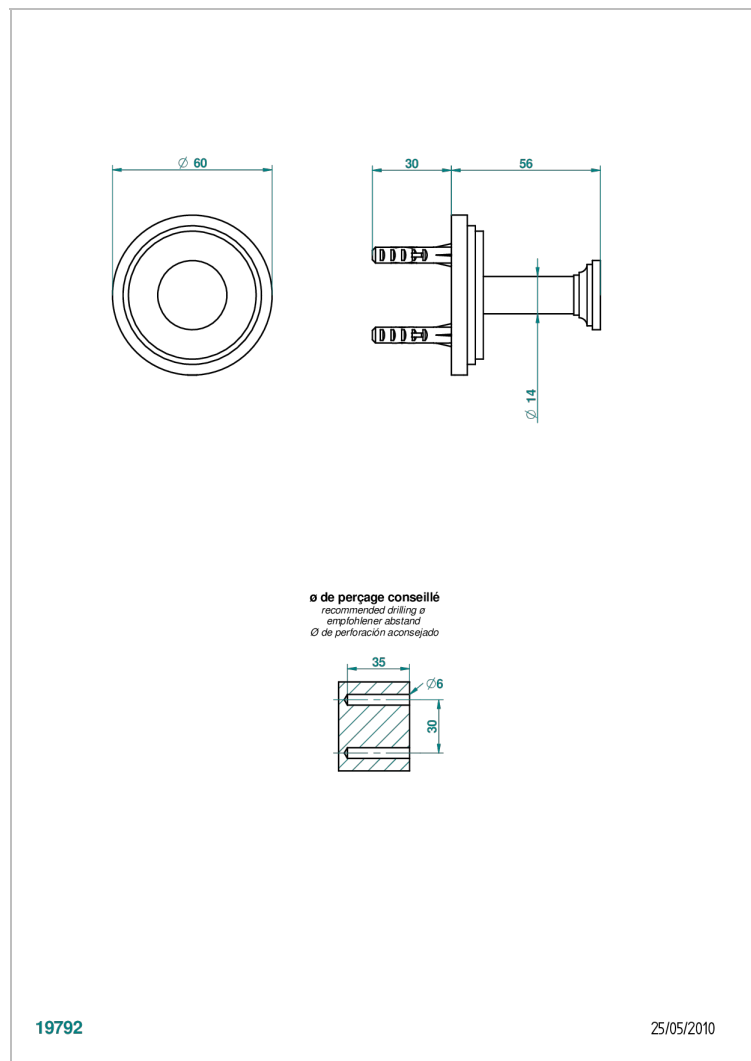

FAUBOURG WHITE PORCELAIN WITH LEVER

G2J-517

Single robe hook

19792

25/05/2010

CHARACTERISTIC

- Faubourg White Porcelain with lever
- Single robe hook

AVAILABLE FINITIONS