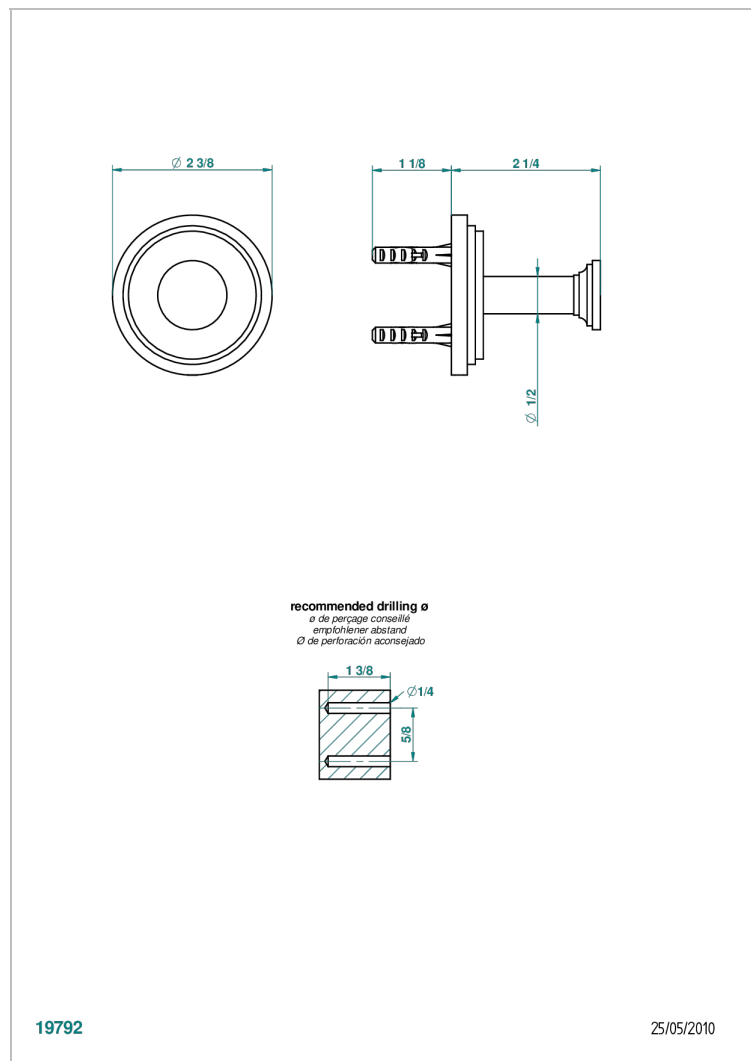

FAUBOURG WHITE PORCELAIN WITH LEVER

G2J-517

Single robe hook

19792

25/05/2010

CHARACTERISTIC

- Faubourg White Porcelain with lever
- Single robe hook

AVAILABLE FINITIONS