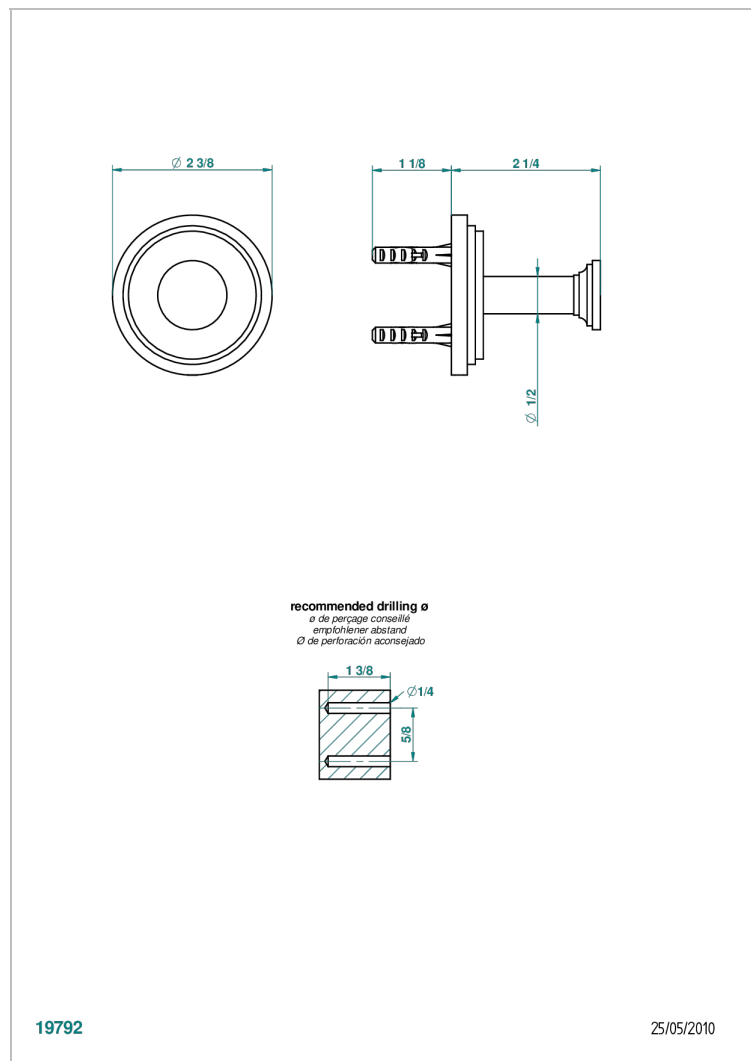

FAUBOURG WHITE PORCELAIN WITH LEVER

G2J-517

Single robe hook

CHARACTERISTIC

- Faubourg White Porcelain with lever
- Single robe hook

AVAILABLE FINITIONS

Antique nickel - H28
Black ceram - D30
Blush PVD - H62
Brass color PVD - H49
Brown bronze color PVD - F33
Gold color PVD - H52