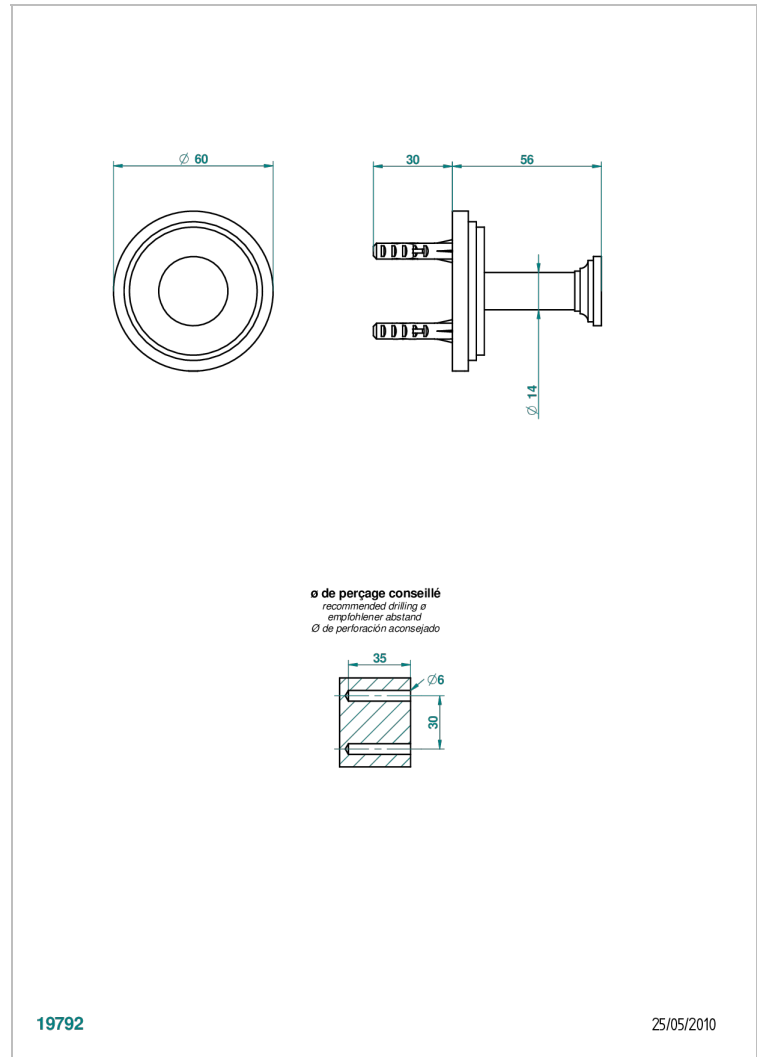

LE 9 NERO MARQUINA

G2I-517

Single robe hook

THG[®]
PARIS

CHARACTERISTIC

- Le 9 Nero Marquina
- Single robe hook

AVAILABLE FINITIONS

Antique nickel - H28
Black ceram - D30
Blush PVD - H62
Brass color PVD - H49
Brown bronze color PVD - F33
Gold color PVD - H52