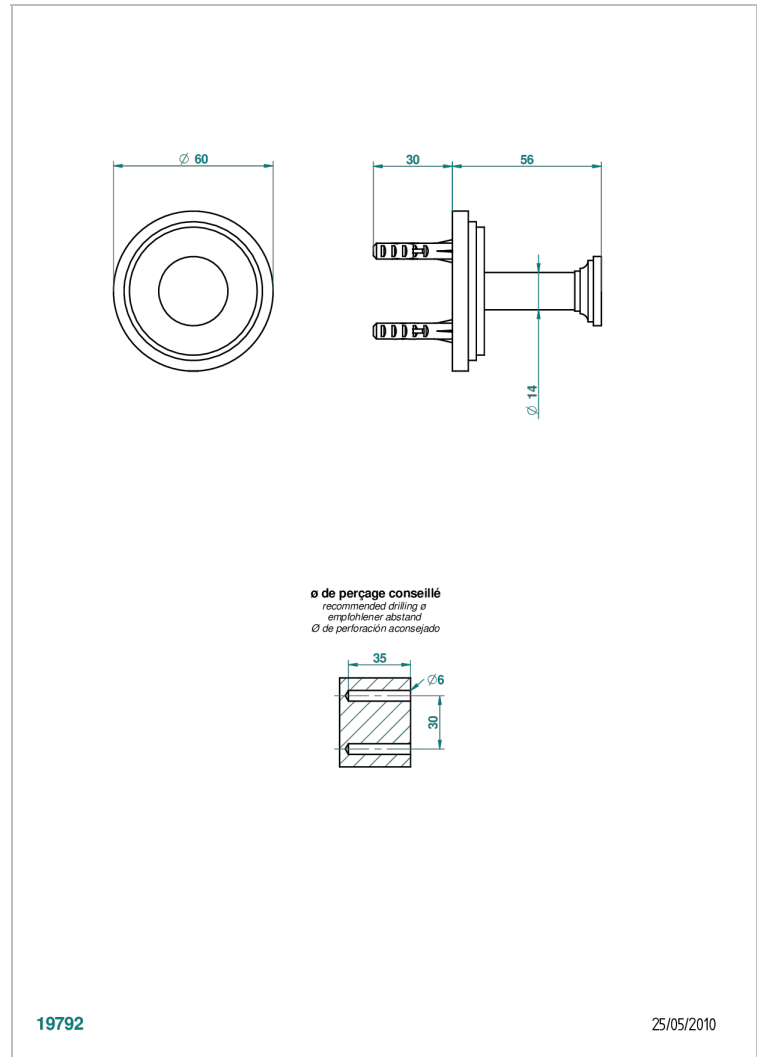

LE 9 HOWLITE

G2H-517

Single robe hook

THG[®]
PARIS

19792

25/05/2010

CHARACTERISTIC

- Le 9 Howlite
- Single robe hook