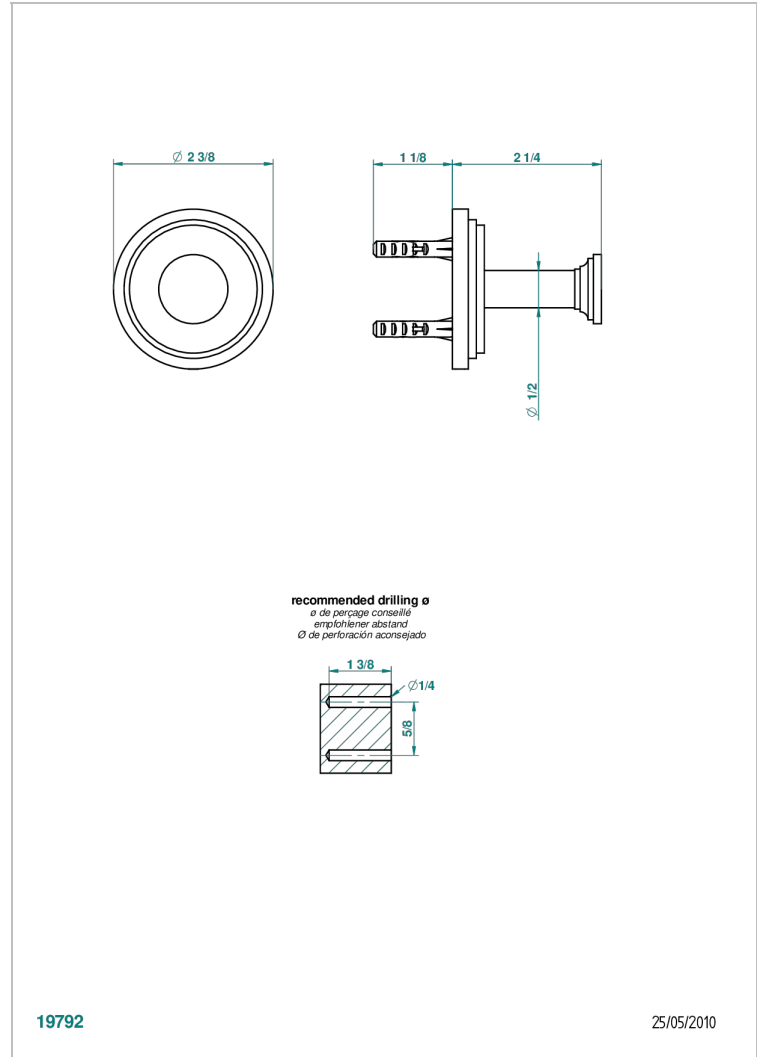

# LE 9 HOWLITE

G2H-517

Single robe hook

19792

25/05/2010

## CHARACTERISTIC

- Le 9 Howlite
- Single robe hook