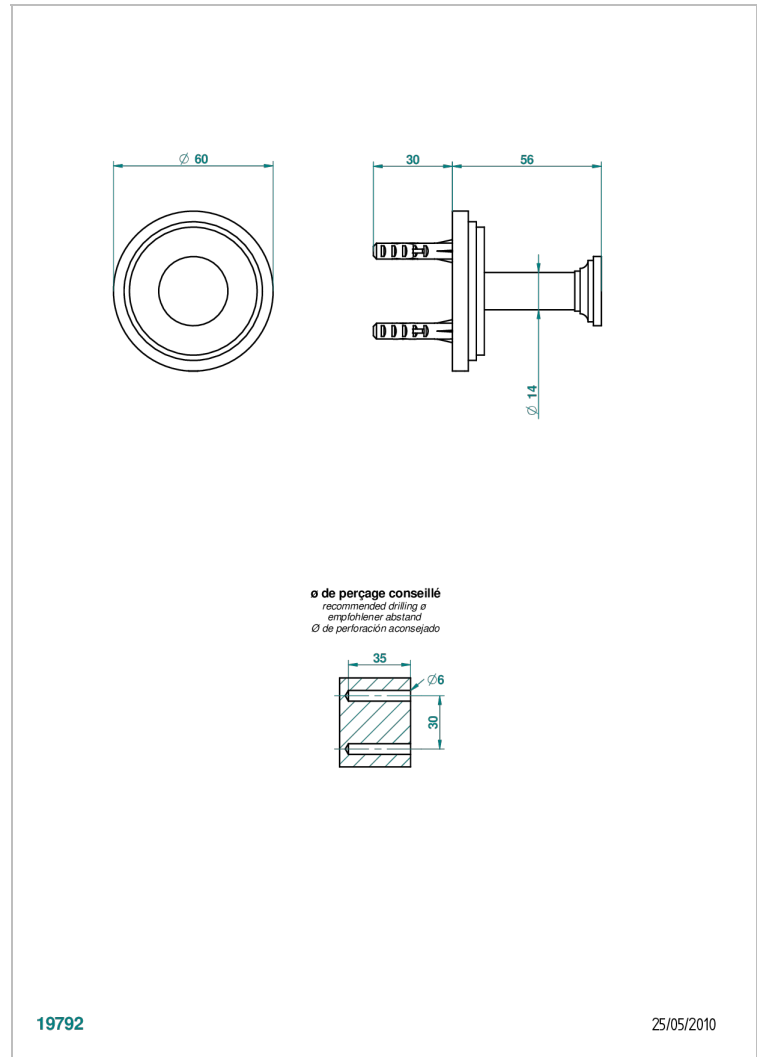

## CHARACTERISTIC

- Le 9 Howlite
- Single robe hook