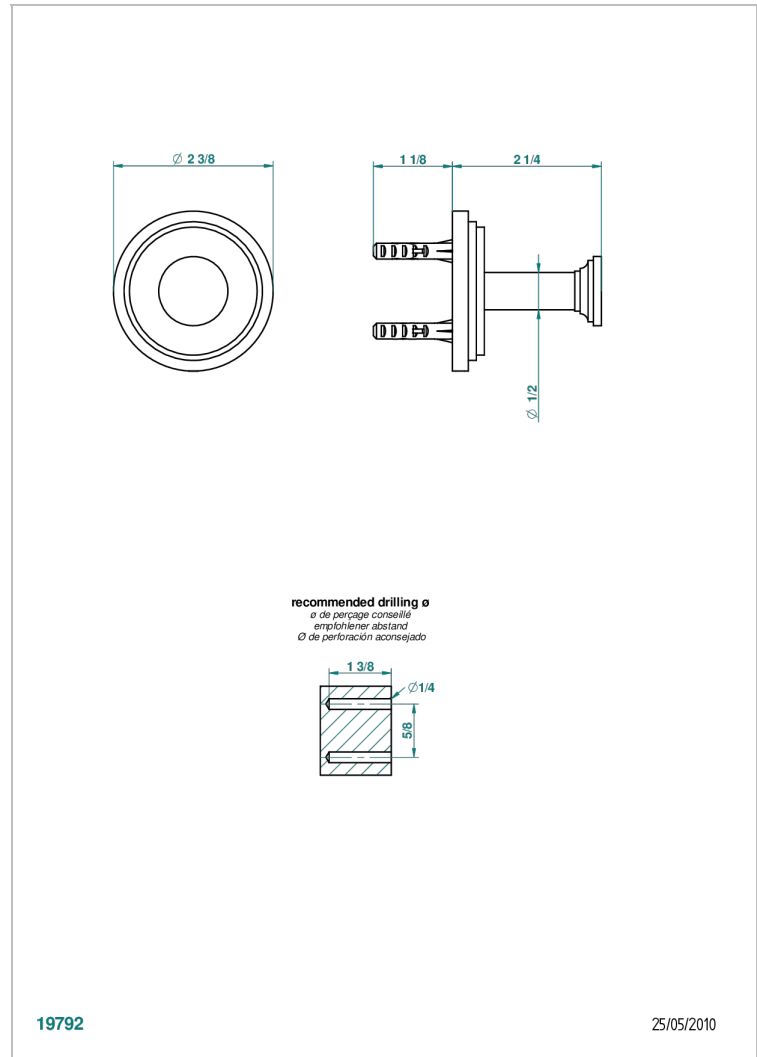

# LE 9 HOWLITE

G2H-517

Single robe hook

19792

25/05/2010

## CHARACTERISTIC

- Le 9 Howlite
- Single robe hook