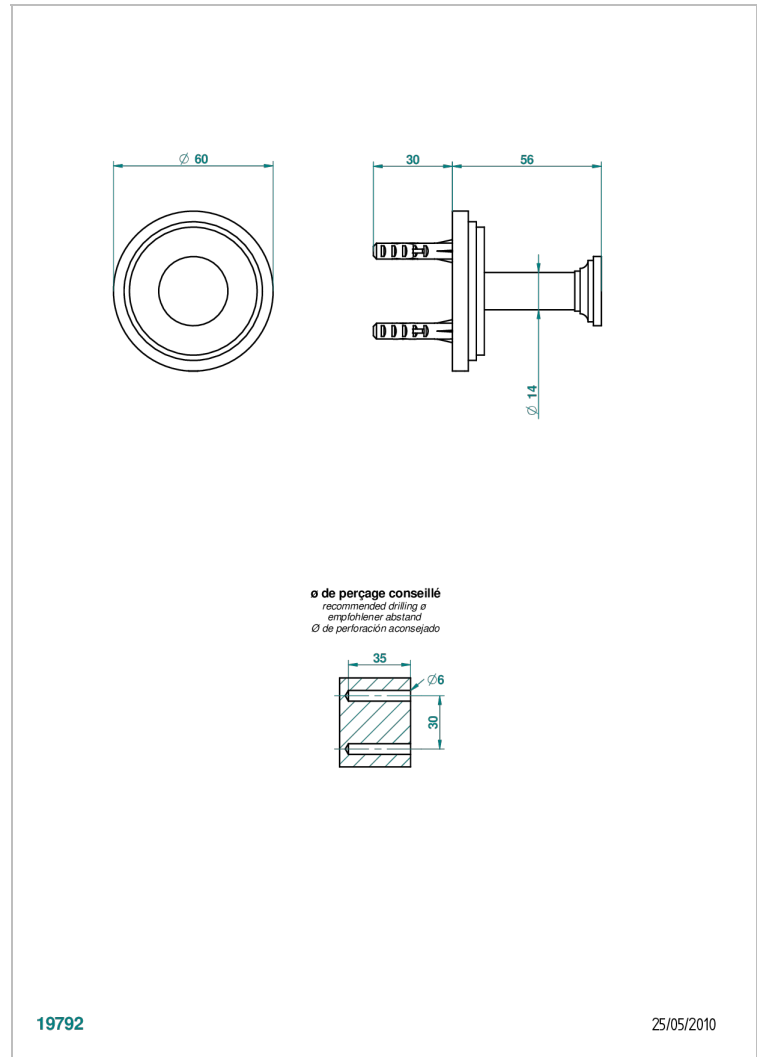

LE 9 HOWLITE

G2H-517

Single robe hook

THG[®]
PARIS

CHARACTERISTIC

- Le 9 Howlite
- Single robe hook

AVAILABLE FINITIONS

Antique nickel - H28
Black ceram - D30
Blush PVD - H62
Brass color PVD - H49
Brown bronze color PVD - F33
Gold color PVD - H52