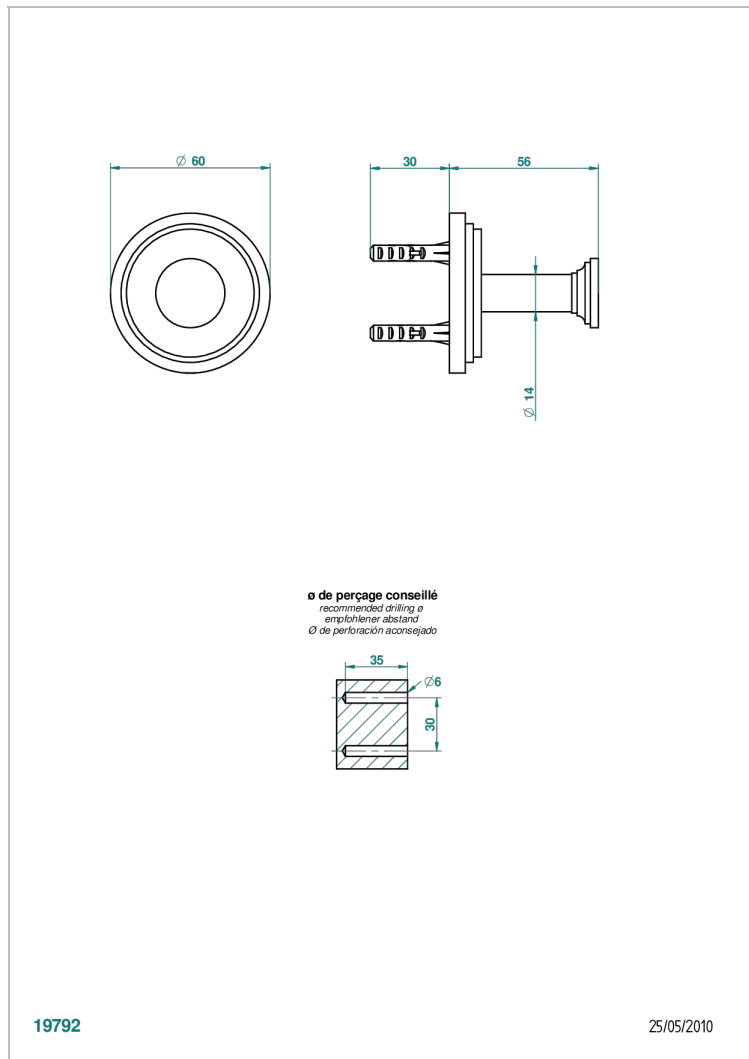

LE 9 HOWLITE

G2H-517

浴衣钩

THG[®]
PARIS

特色

- Le 9 Howlite
- 浴衣钩

可选饰面

Black ceram - D30
Blush PVD - H62
Graphite PVD - H64
Matt Umber PVD - H67
Matt blush PVD - H60
Matt graphite PVD - H65