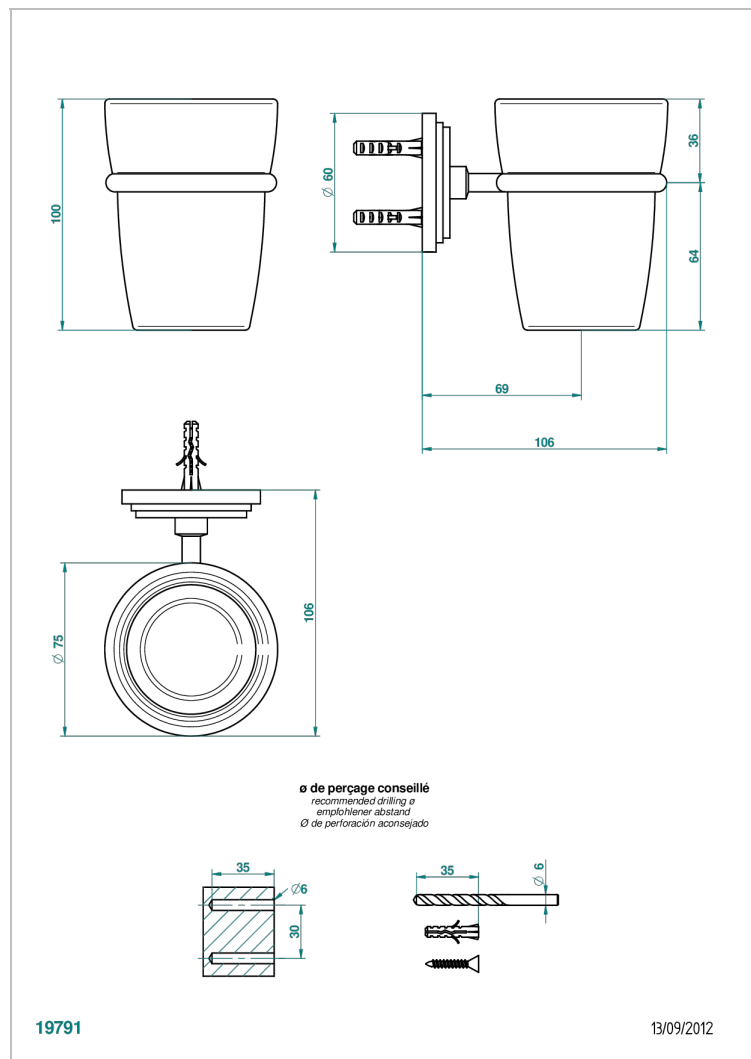

FAUBOURG METAL WITH LEVER HANDLES

G2U-536

Tumbler holder, wall mounted

CHARACTERISTIC

- Faubourg Metal with lever handles
- Tumbler holder, wall mounted

AVAILABLE FINITIONS

Black ceram - D30
Blush PVD - H62
Brass color PVD - H49
Brown bronze color PVD - F33
Chrome polished - A02
Chrome polished / gold polished - G02