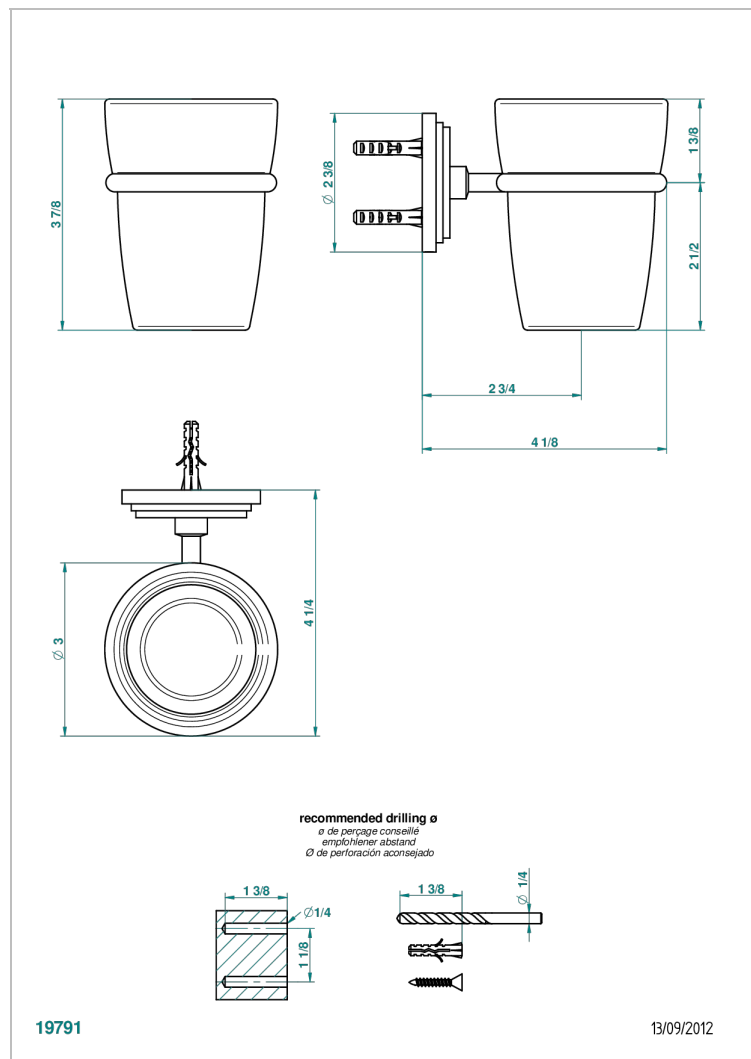

# FAUBOURG METAL WITH LEVER HANDLES

G2U-536

Tumbler holder, wall mounted

## CHARACTERISTIC

- Faubourg Metal with lever handles
- Tumbler holder, wall mounted