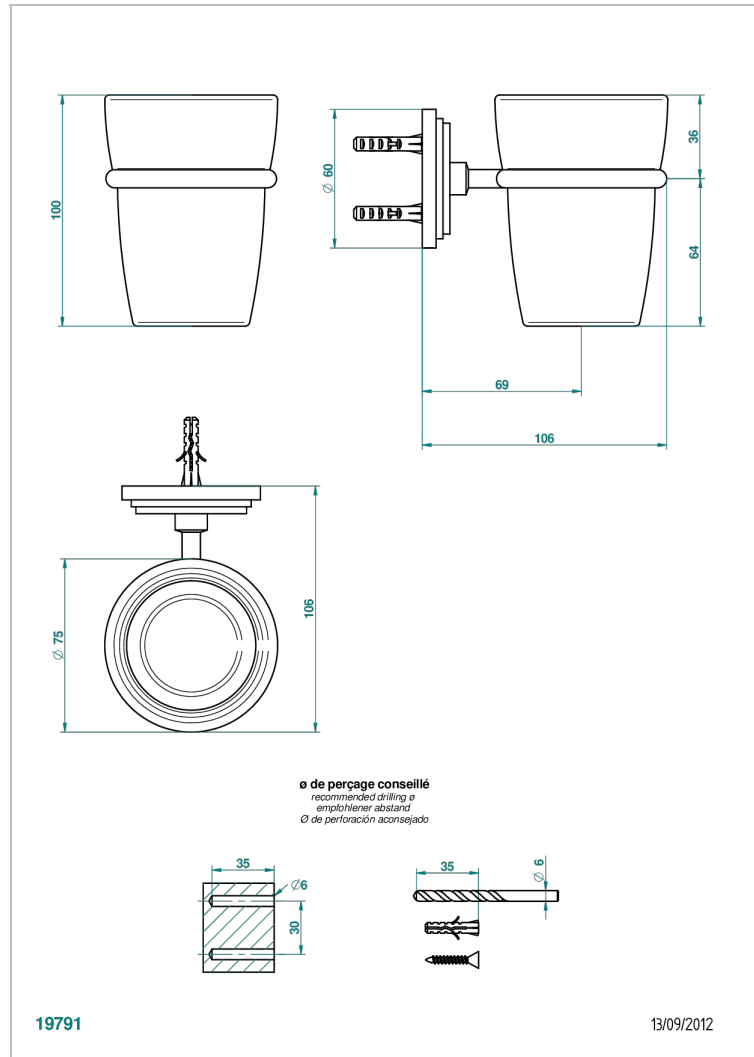

FAUBOURG METAL WITH LEVER

G2U-536

Wall mounted glass tumbler and holder

CHARACTERISTIC

- Faubourg Metal with lever
- Wall mounted glass tumbler and holder

AVAILABLE FINITIONS

Antique nickel - H28
Black ceram - D30
Blush PVD - H62
Brass color PVD - H49
Brown bronze color PVD - F33
Gold color PVD - H52