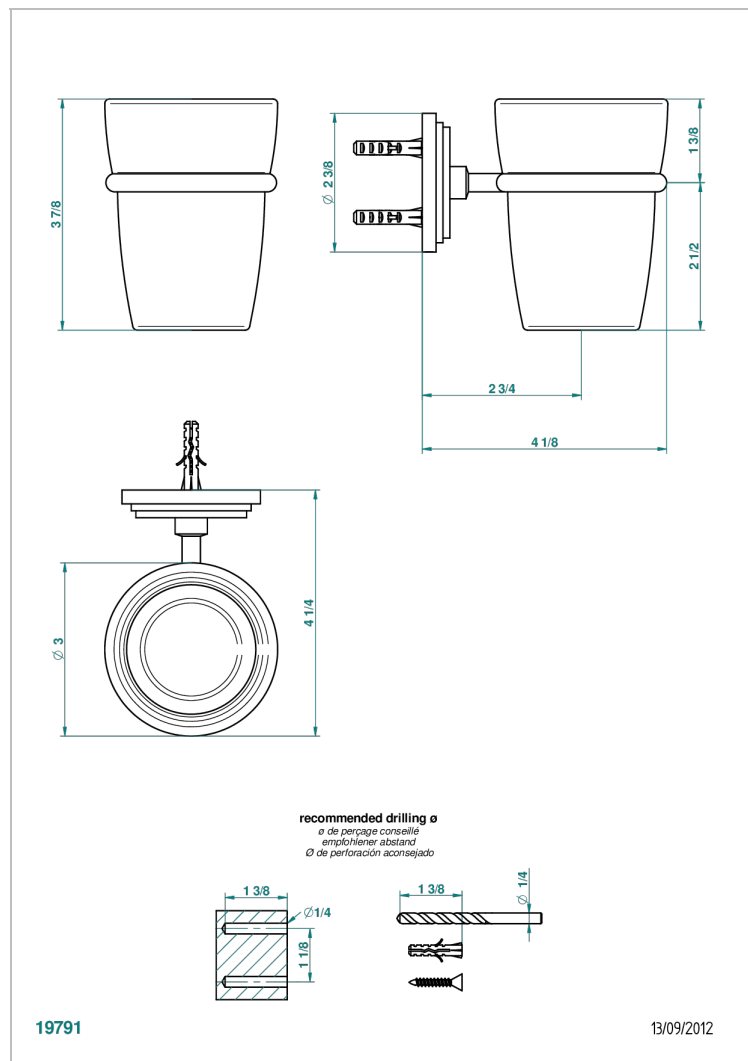

FAUBOURG METAL WITH LEVER

G2U-536

Wall mounted glass tumbler and holder

CHARACTERISTIC

- Faubourg Metal with lever
- Wall mounted glass tumbler and holder

AVAILABLE FINITIONS

Antique nickel - H28
 Black ceram - D30
 Blush PVD - H62
 Brass color PVD - H49
 Brown bronze color PVD - F33
 Gold color PVD - H52