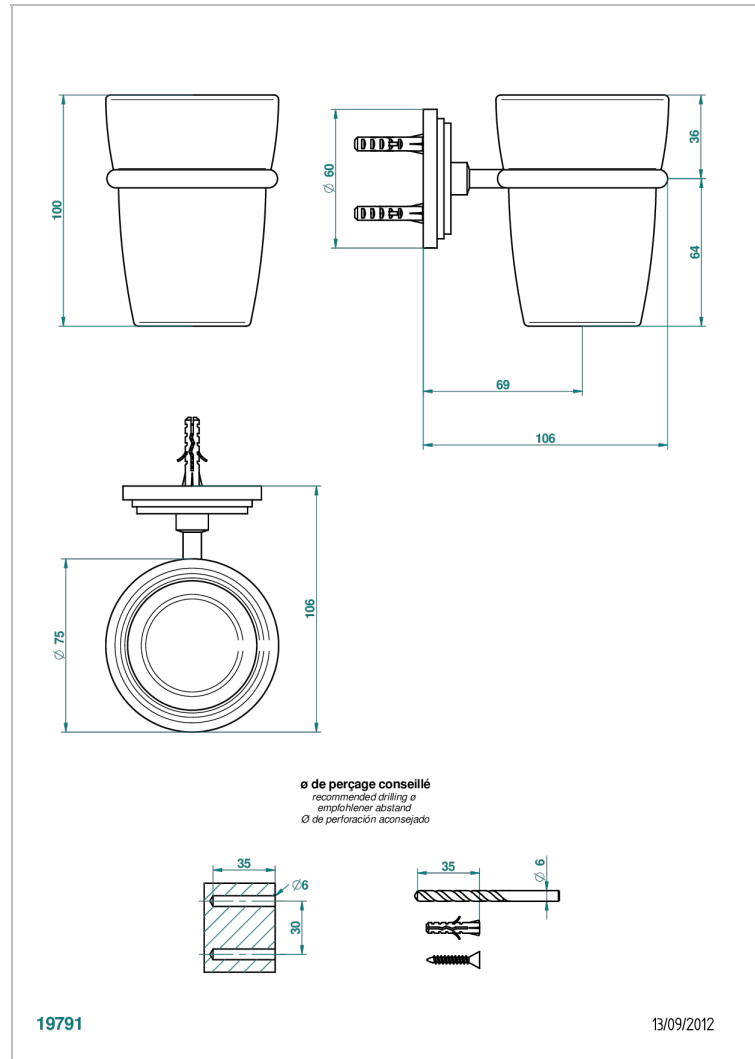

FAUBOURG METAL WITH LEVER

G2U-536

Wall mounted glass tumbler and holder

THG[®]
PARIS

CHARACTERISTIC

- Faubourg Metal with lever
- Wall mounted glass tumbler and holder

AVAILABLE FINITIONS

Antique nickel - H28
Black ceram - D30
Blush PVD - H62
Brass color PVD - H49
Brown bronze color PVD - F33
Gold color PVD - H52