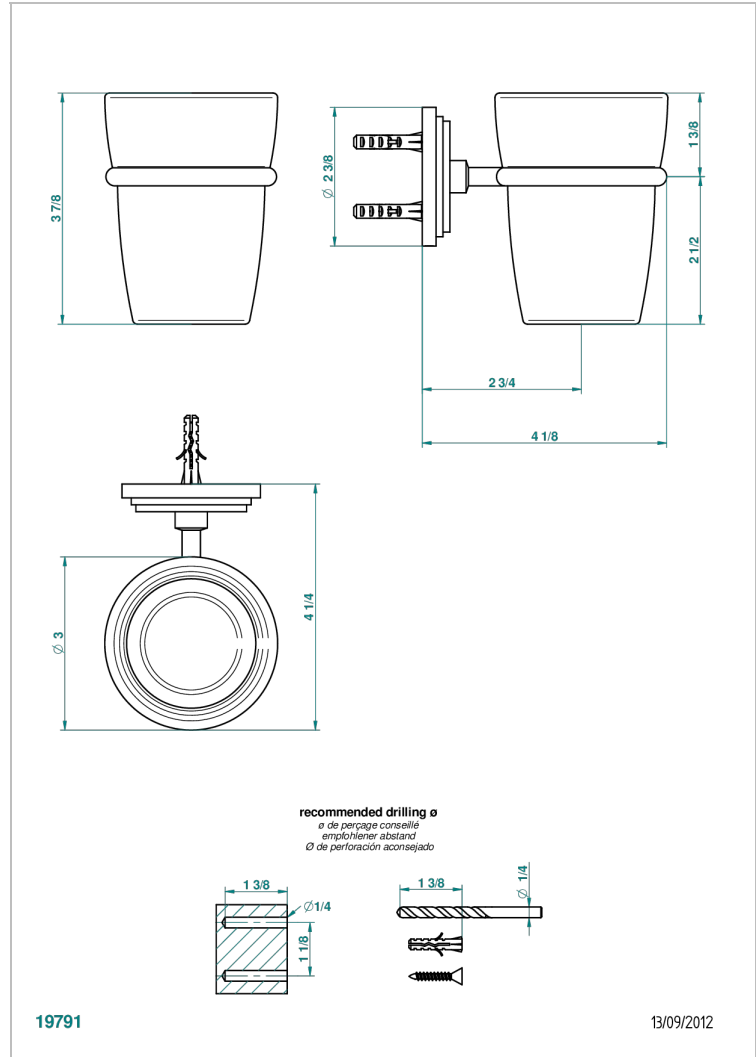

FAUBOURG METAL WITH LEVER

G2U-536

Wall mounted glass tumbler and holder

THG[®]
PARIS

CHARACTERISTIC

- Faubourg Metal with lever
- Wall mounted glass tumbler and holder

AVAILABLE FINITIONS

Antique nickel - H28
Black ceram - D30
Blush PVD - H62
Brass color PVD - H49
Brown bronze color PVD - F33
Gold color PVD - H52