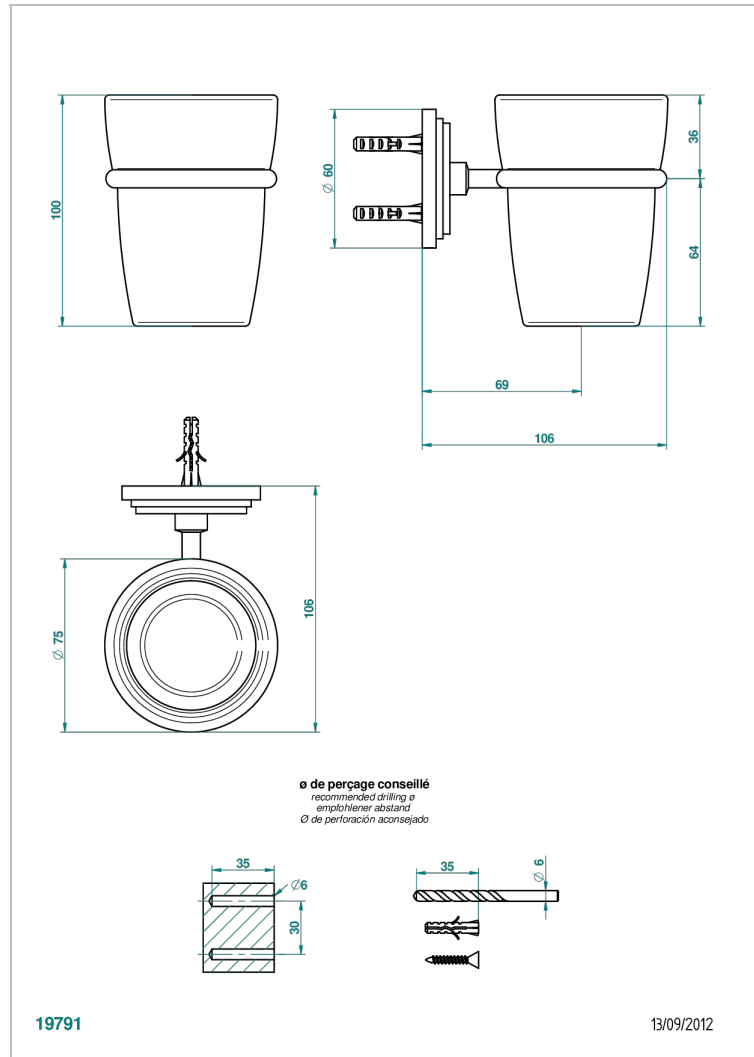

FAUBOURG METAL WITH LEVER

G2U-536

Wall mounted glass tumbler and holder

THG[®]
PARIS

CHARACTERISTIC

- Faubourg Metal with lever
- Wall mounted glass tumbler and holder

AVAILABLE FINITIONS

Antique nickel - H28
Black ceram - D30
Blush PVD - H62
Brass color PVD - H49
Brown bronze color PVD - F33
Gold color PVD - H52