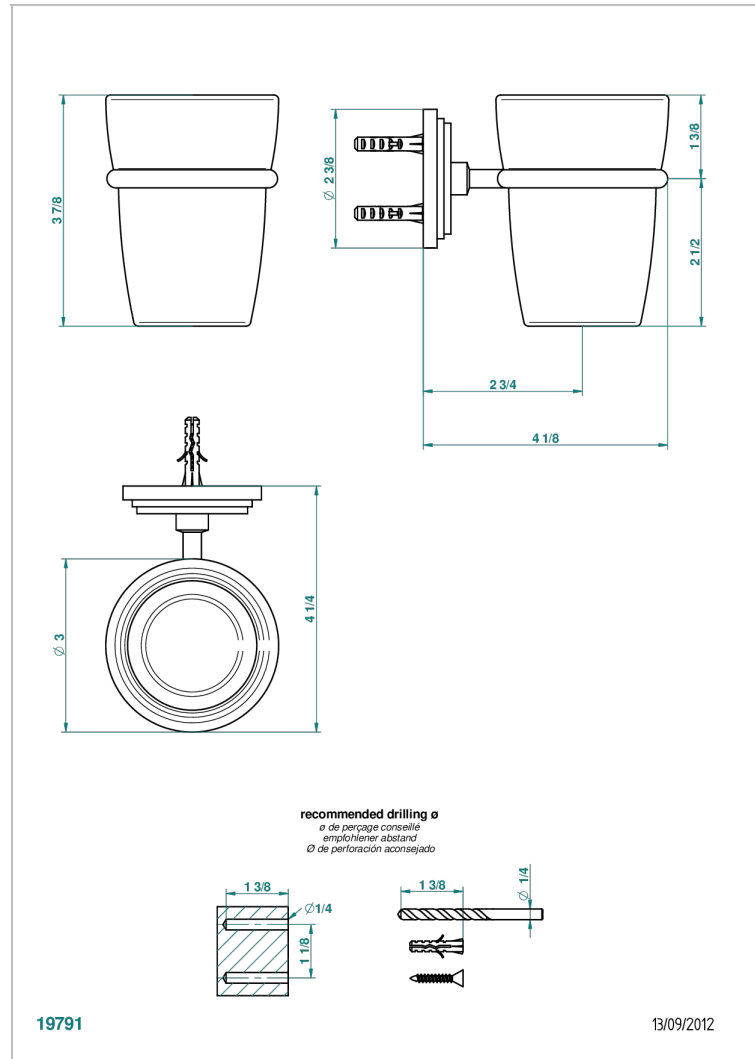

FAUBOURG METAL WITH LEVER

G2U-536

Wall mounted glass tumbler and holder

THG[®]
PARIS

CHARACTERISTIC

- Faubourg Metal with lever
- Wall mounted glass tumbler and holder

AVAILABLE FINITIONS

Antique nickel - H28
Black ceram - D30
Blush PVD - H62
Brass color PVD - H49
Brown bronze color PVD - F33
Gold color PVD - H52