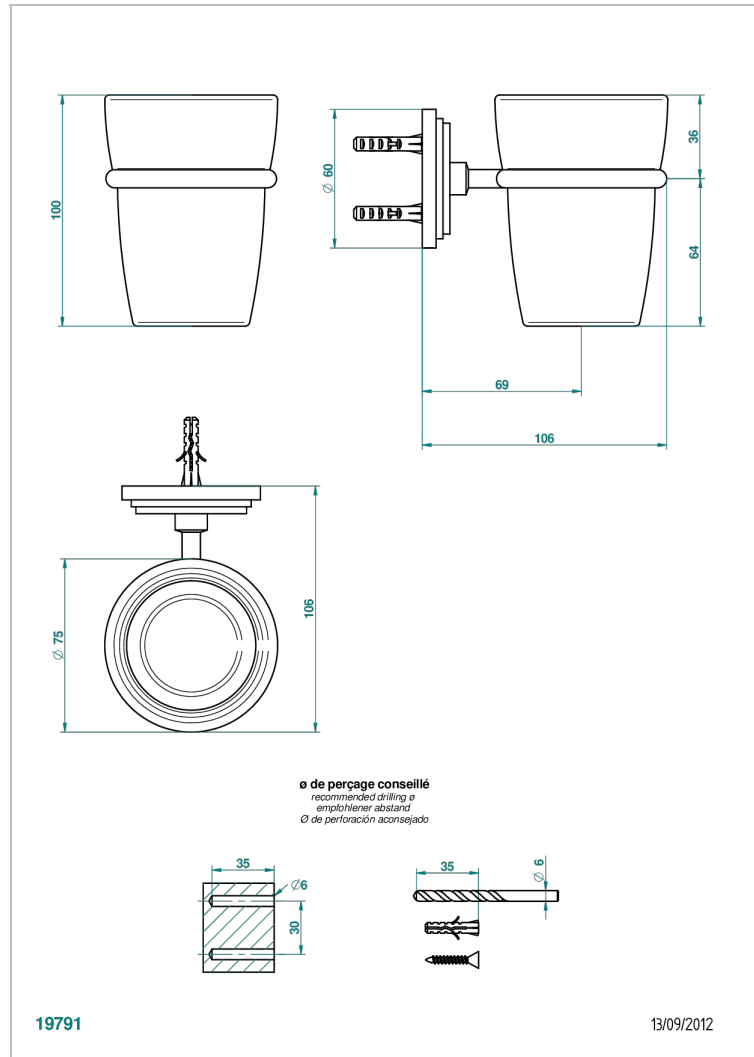

# FRIVOLE WITH LEVER

G2S-536

Wall mounted glass tumbler and holder

## CHARACTERISTIC

- Frivole with lever
- Wall mounted glass tumbler and holder