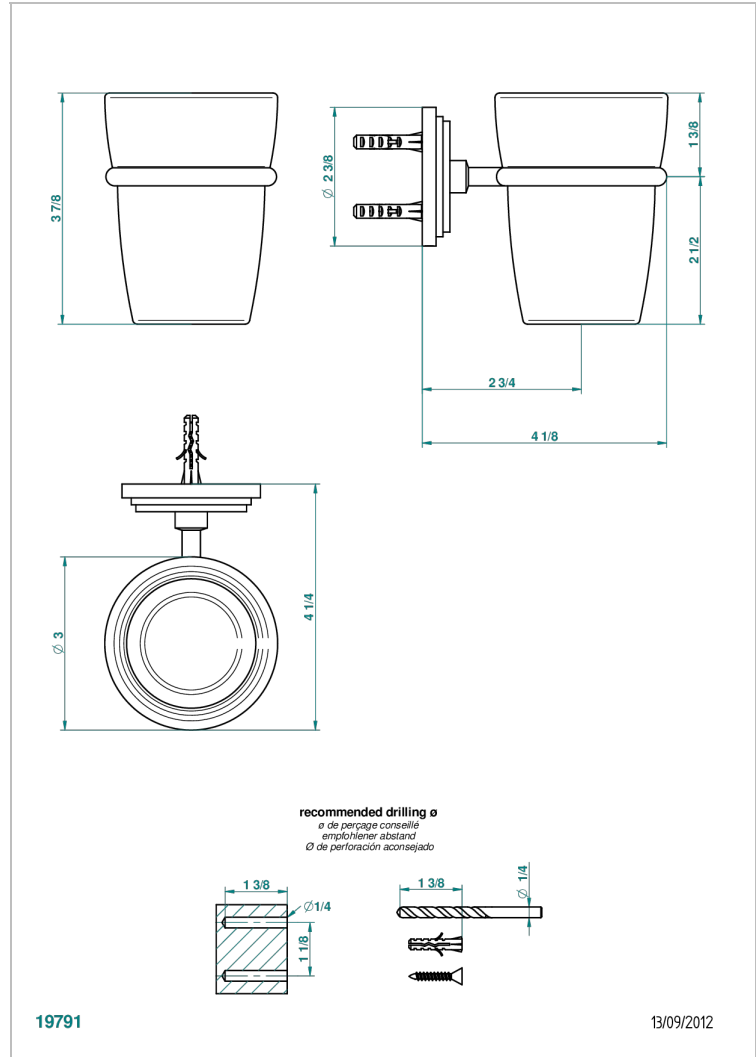

FRIVOLE WITH LEVER

G2S-536

Wall mounted glass tumbler and holder

CHARACTERISTIC

- Frivole with lever
- Wall mounted glass tumbler and holder

AVAILABLE FINITIONS

Antique nickel - H28
 Black ceram - D30
 Blush PVD - H62
 Brass color PVD - H49
 Brown bronze color PVD - F33
 Gold color PVD - H52