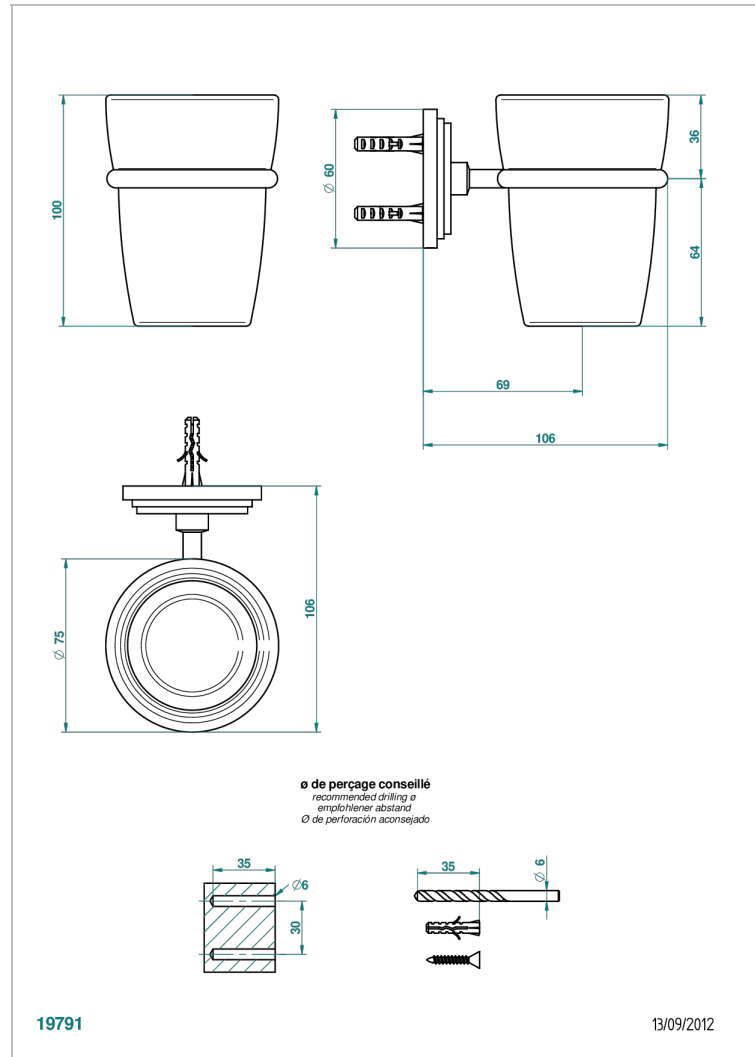

FRIVOLE WITH LEVER

G2S-536

Wall mounted glass tumbler and holder

CHARACTERISTIC

- Frivole with lever
- Wall mounted glass tumbler and holder

AVAILABLE FINITIONS

Antique nickel - H28
Black ceram - D30
Blush PVD - H62
Brass color PVD - H49
Brown bronze color PVD - F33
Gold color PVD - H52