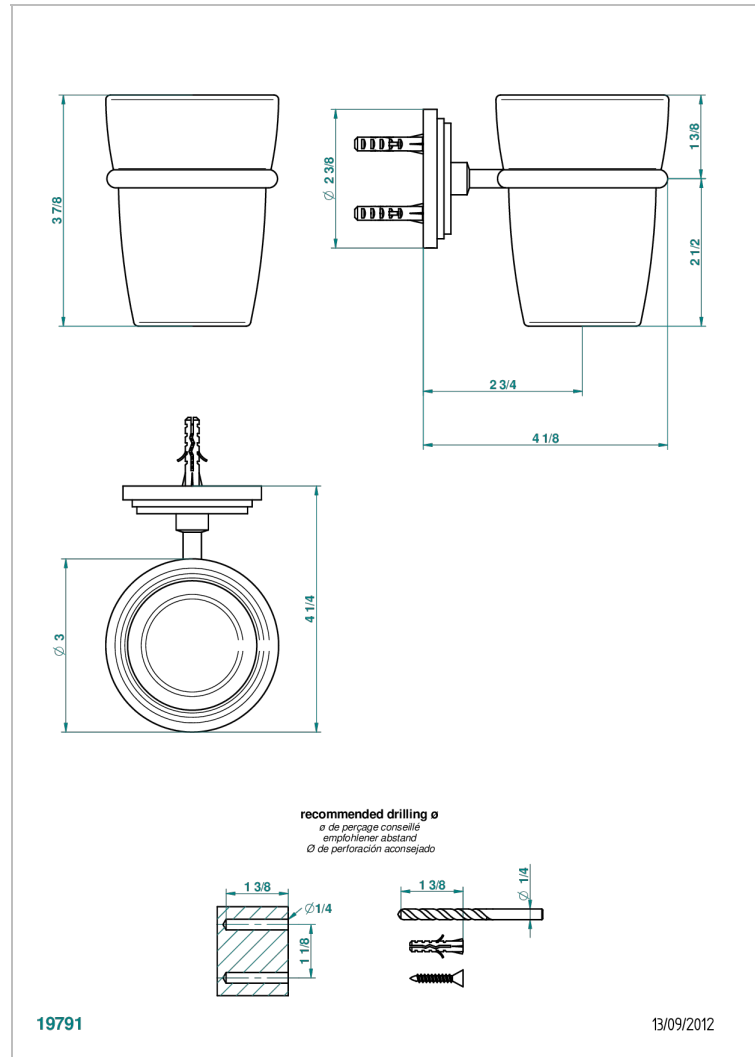

FRIVOLE WITH LEVER

G2S-536

Wall mounted glass tumbler and holder

CHARACTERISTIC

- Frivole with lever
- Wall mounted glass tumbler and holder

AVAILABLE FINITIONS

Antique nickel - H28
 Black ceram - D30
 Blush PVD - H62
 Brass color PVD - H49
 Brown bronze color PVD - F33
 Gold color PVD - H52