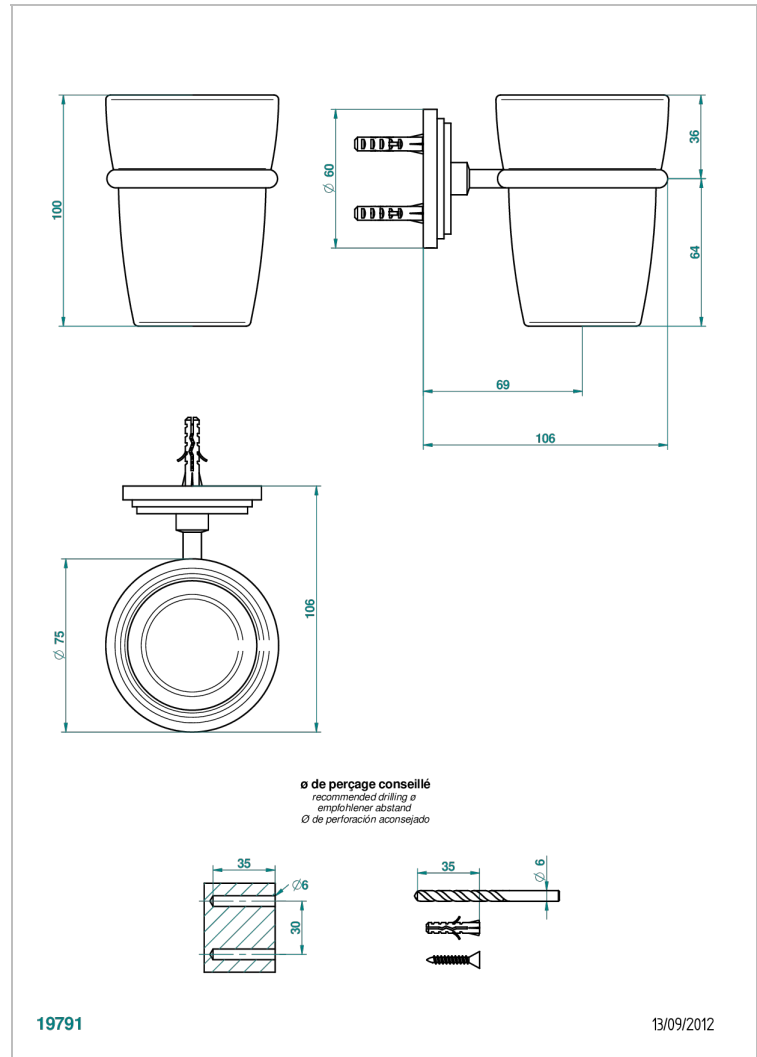

FRIVOLE WITH LEVER

G2S-536

Wall mounted glass tumbler and holder

CHARACTERISTIC

- Frivole with lever
- Wall mounted glass tumbler and holder

AVAILABLE FINITIONS

Antique nickel - H28
Black ceram - D30
Blush PVD - H62
Brass color PVD - H49
Brown bronze color PVD - F33
Gold color PVD - H52