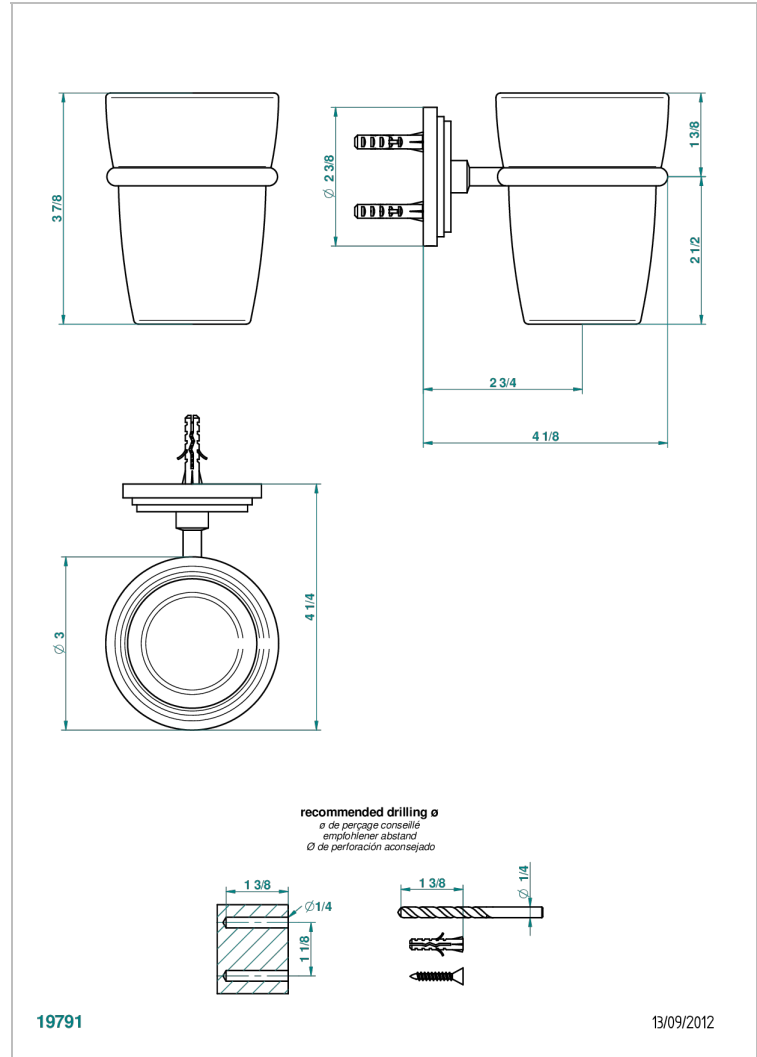

FRIVOLE WITH LEVER

G2S-536

Wall mounted glass tumbler and holder

CHARACTERISTIC

- Frivole with lever
- Wall mounted glass tumbler and holder

AVAILABLE FINITIONS

Antique nickel - H28
 Black ceram - D30
 Blush PVD - H62
 Brass color PVD - H49
 Brown bronze color PVD - F33
 Gold color PVD - H52