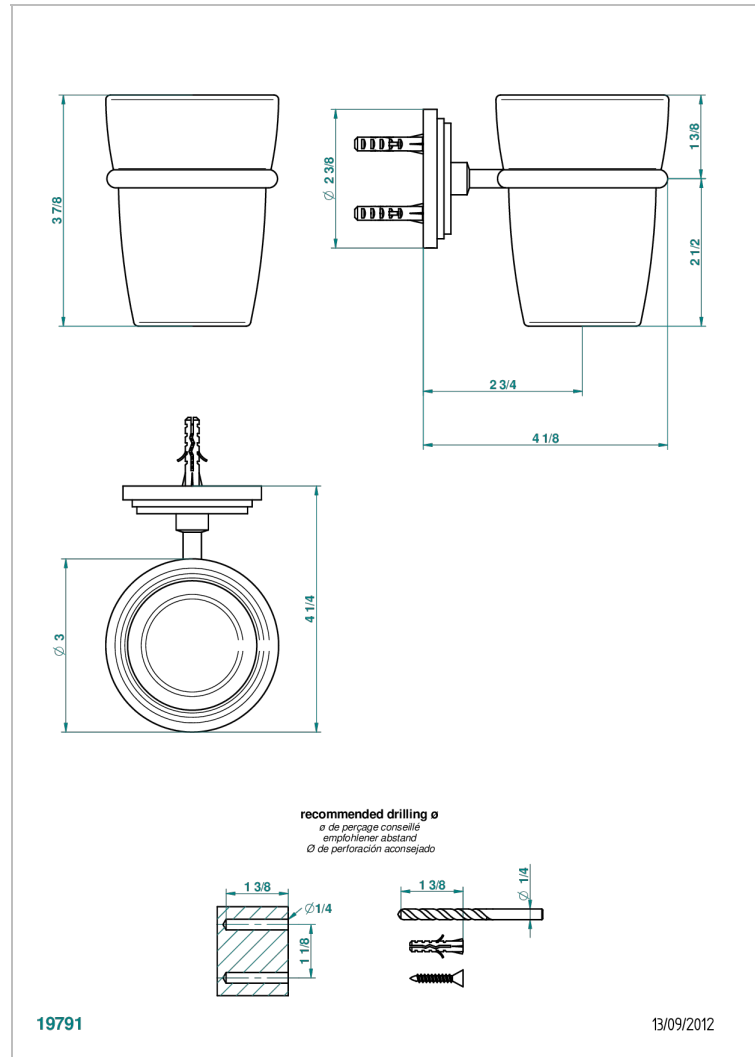

FRIVOLE

G2R-536

Tumbler holder, wall mounted

THG[®]
PARIS

CHARACTERISTIC

- Frivole
- Tumbler holder, wall mounted

AVAILABLE FINITIONS

Black ceram - D30
Blush PVD - H62
Brass color PVD - H49
Brown bronze color PVD - F33
Chrome polished - A02
Chrome polished / gold polished - G02