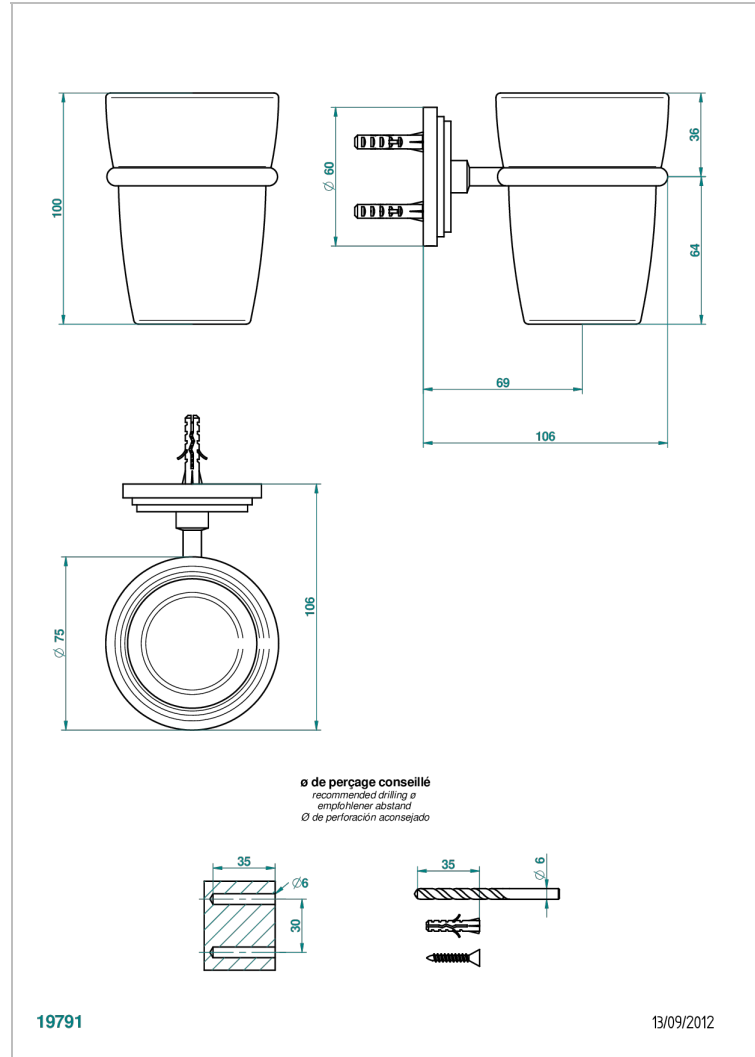

FRIVOLE

G2R-536

Wall mounted glass tumbler and holder

CHARACTERISTIC

- Frivole
- Wall mounted glass tumbler and holder

AVAILABLE FINITIONS

Antique nickel - H28
Black ceram - D30
Blush PVD - H62
Brass color PVD - H49
Brown bronze color PVD - F33
Gold color PVD - H52