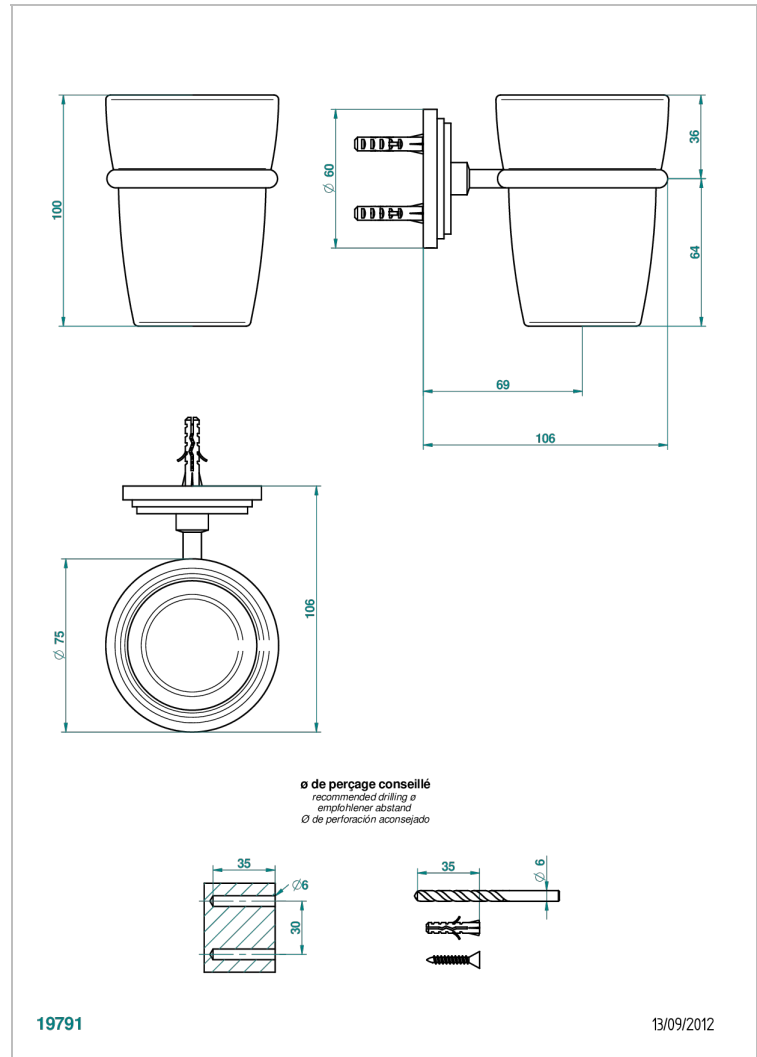

# FRIVOLE

G2R-536

Wall mounted glass tumbler and holder

THG<sup>®</sup>  
PARIS

## CHARACTERISTIC

- Frivole
- Wall mounted glass tumbler and holder