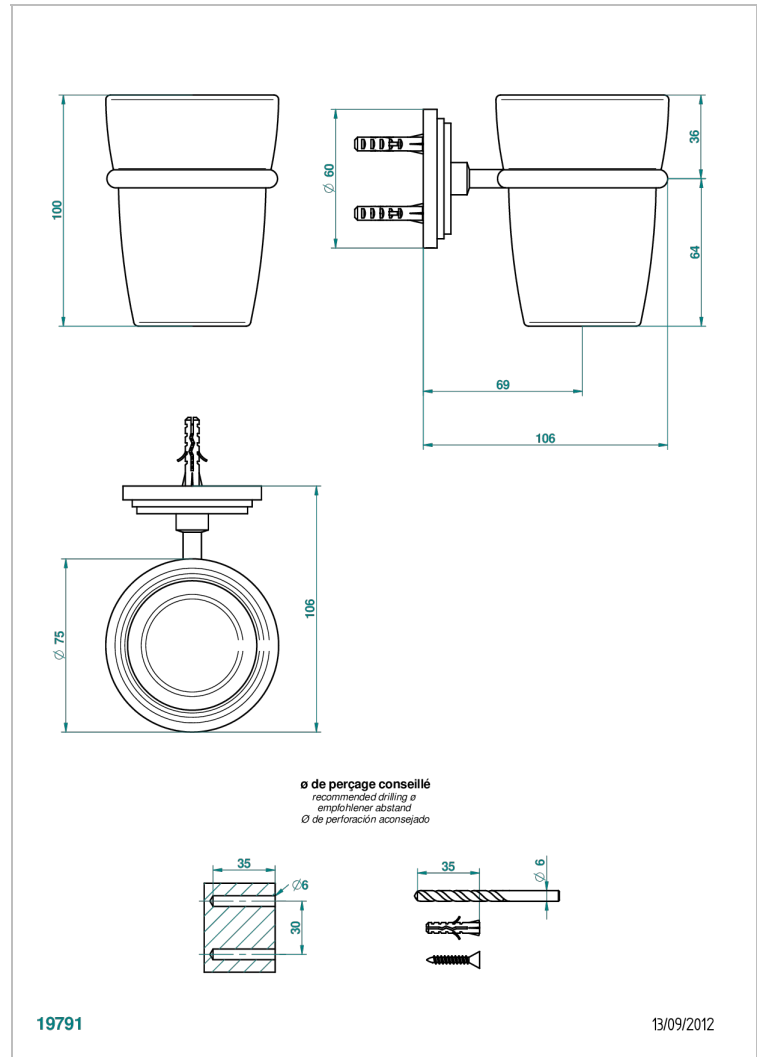

FRIVOLE

G2R-536

Wall mounted glass tumbler and holder

THG[®]
PARIS

CHARACTERISTIC

- Frivole
- Wall mounted glass tumbler and holder

AVAILABLE FINITIONS

Antique nickel - H28
Black ceram - D30
Blush PVD - H62
Brass color PVD - H49
Brown bronze color PVD - F33
Gold color PVD - H52