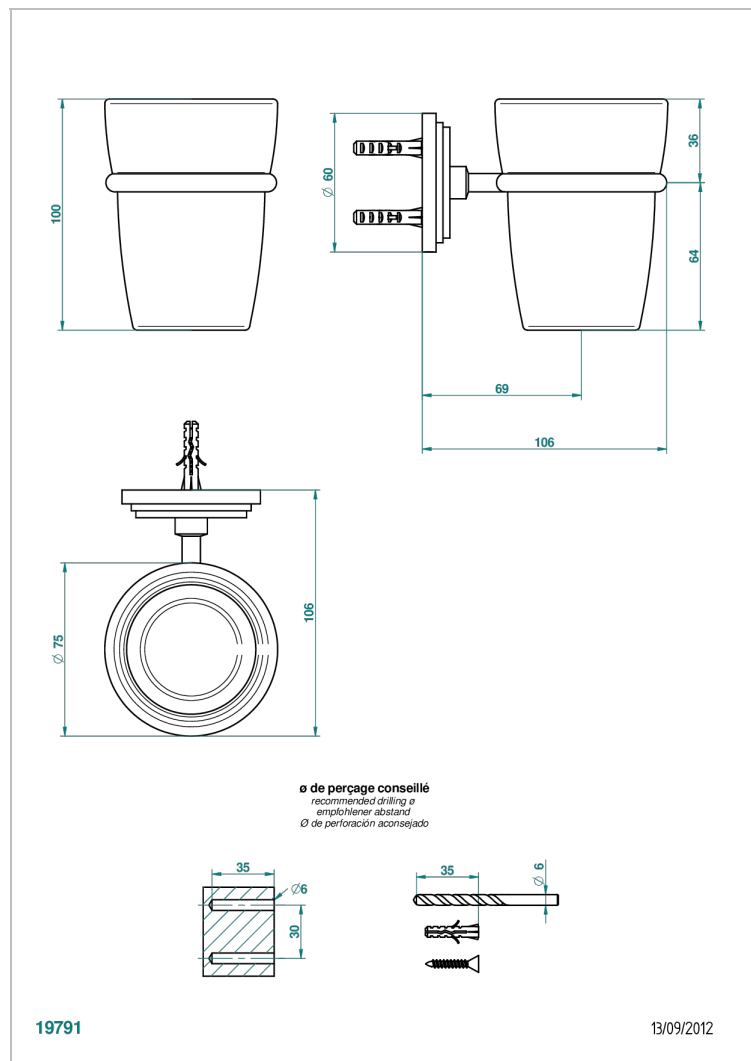

FROUFROU WITH LEVER HANDLES

G2P-536

Tumbler holder, wall mounted

CHARACTERISTIC

- Froufrou with lever handles
- Tumbler holder, wall mounted

AVAILABLE FINITIONS

Black ceram - D30
Blush PVD - H62
Brass color PVD - H49
Brown bronze color PVD - F33
Chrome polished - A02
Chrome polished / gold polished - G02