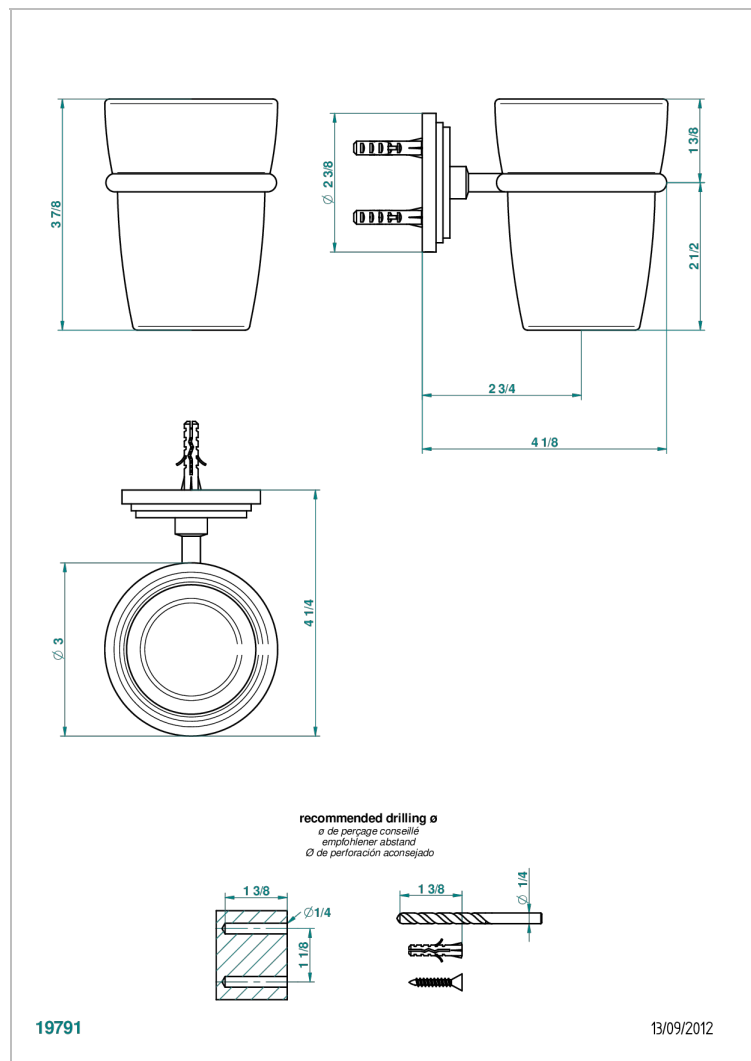

FROUFROU WITH LEVER HANDLES

G2P-536

Tumbler holder, wall mounted

CHARACTERISTIC

- Froufrou with lever handles
- Tumbler holder, wall mounted

AVAILABLE FINITIONS

Black ceram - D30
 Blush PVD - H62
 Brass color PVD - H49
 Brown bronze color PVD - F33
 Chrome polished - A02
 Chrome polished / gold polished - G02