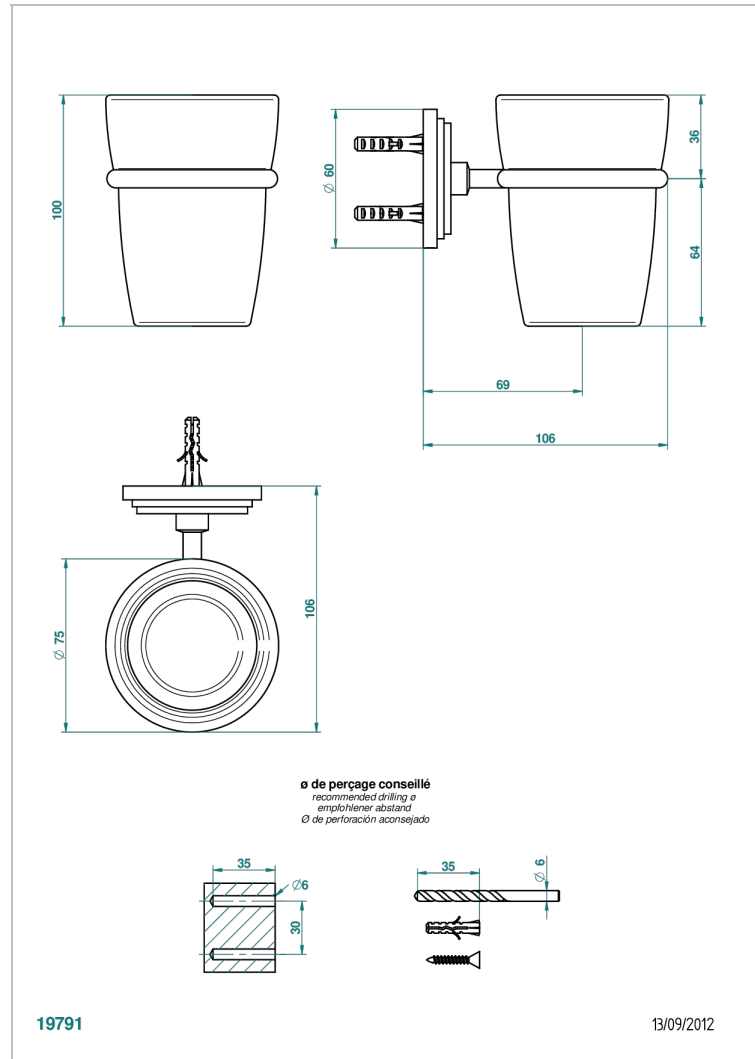

# FROUFROU WITH LEVER

G2P-536

Wall mounted glass tumbler and holder

THG<sup>®</sup>  
PARIS

## CHARACTERISTIC

- Froufrou with lever
- Wall mounted glass tumbler and holder