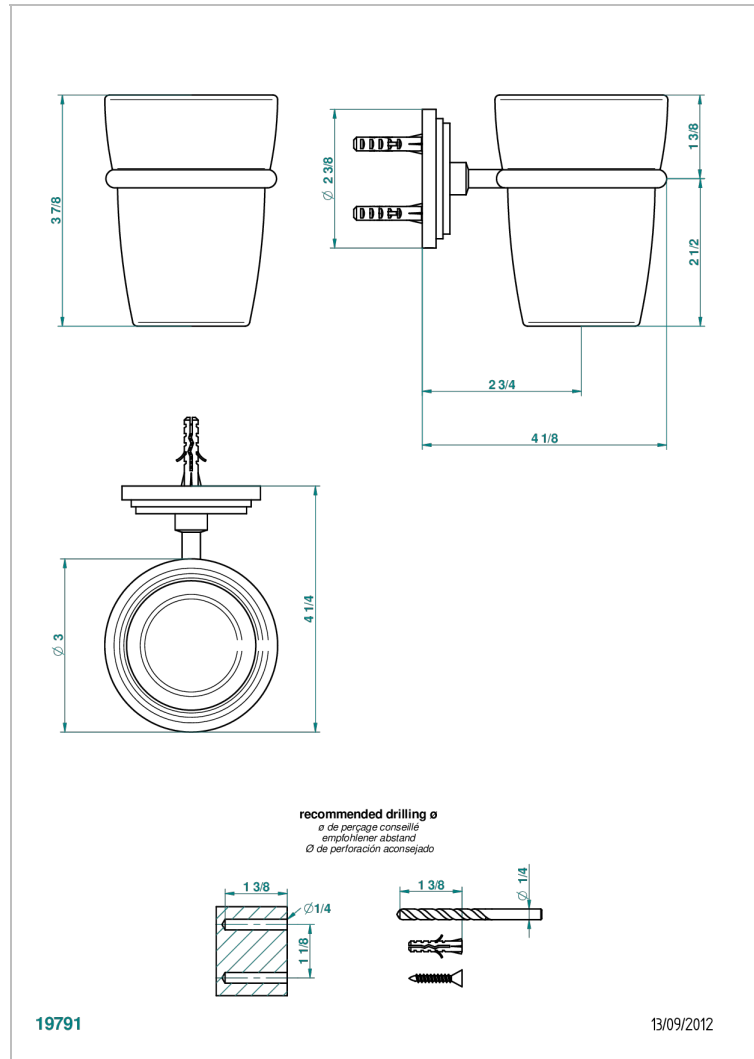

FROUFROU WITH LEVER

G2P-536

Wall mounted glass tumbler and holder

CHARACTERISTIC

- Froufrou with lever
- Wall mounted glass tumbler and holder

AVAILABLE FINITIONS

Antique nickel - H28
Black ceram - D30
Blush PVD - H62
Brass color PVD - H49
Brown bronze color PVD - F33
Gold color PVD - H52