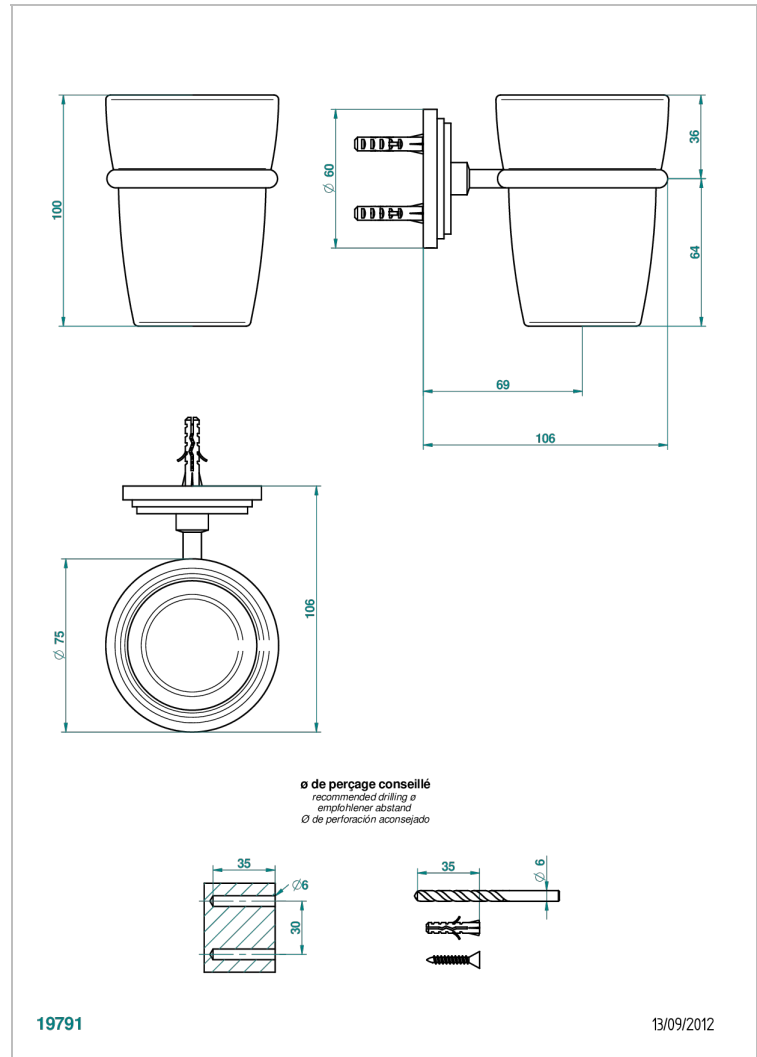

# FROUFROU WITH LEVER

G2P-536

Wall mounted glass tumbler and holder

THG<sup>®</sup>  
PARIS

## CHARACTERISTIC

- Froufrou with lever
- Wall mounted glass tumbler and holder