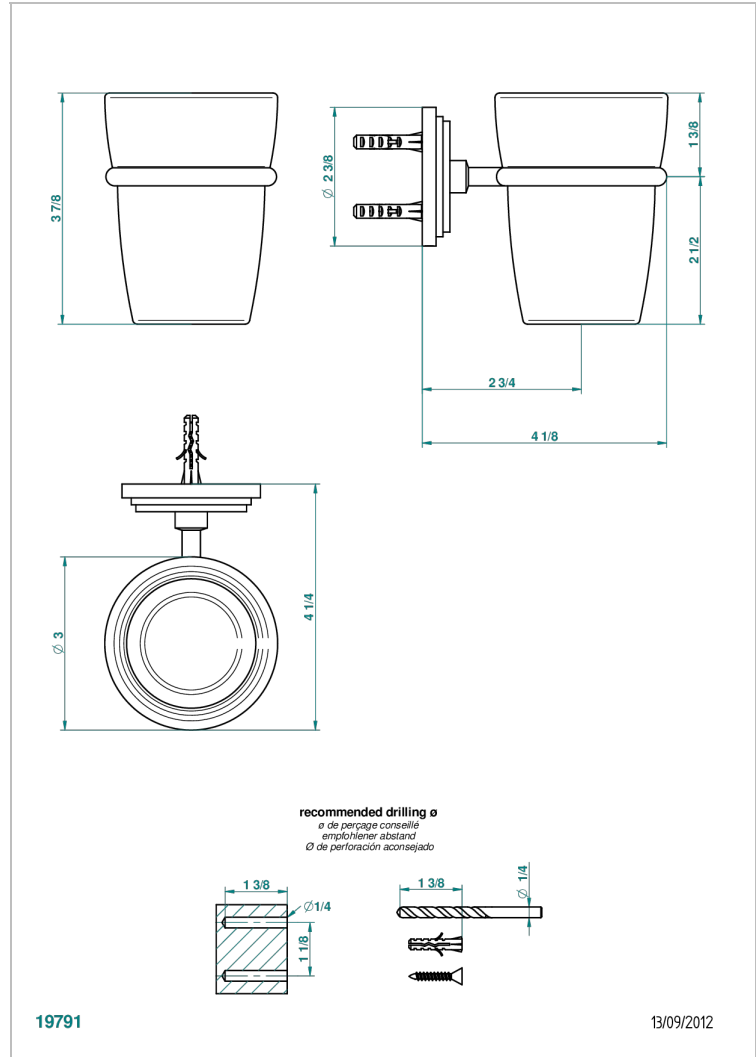

# FROUFROU WITH LEVER

G2P-536

Wall mounted glass tumbler and holder

## CHARACTERISTIC

- Froufrou with lever
- Wall mounted glass tumbler and holder