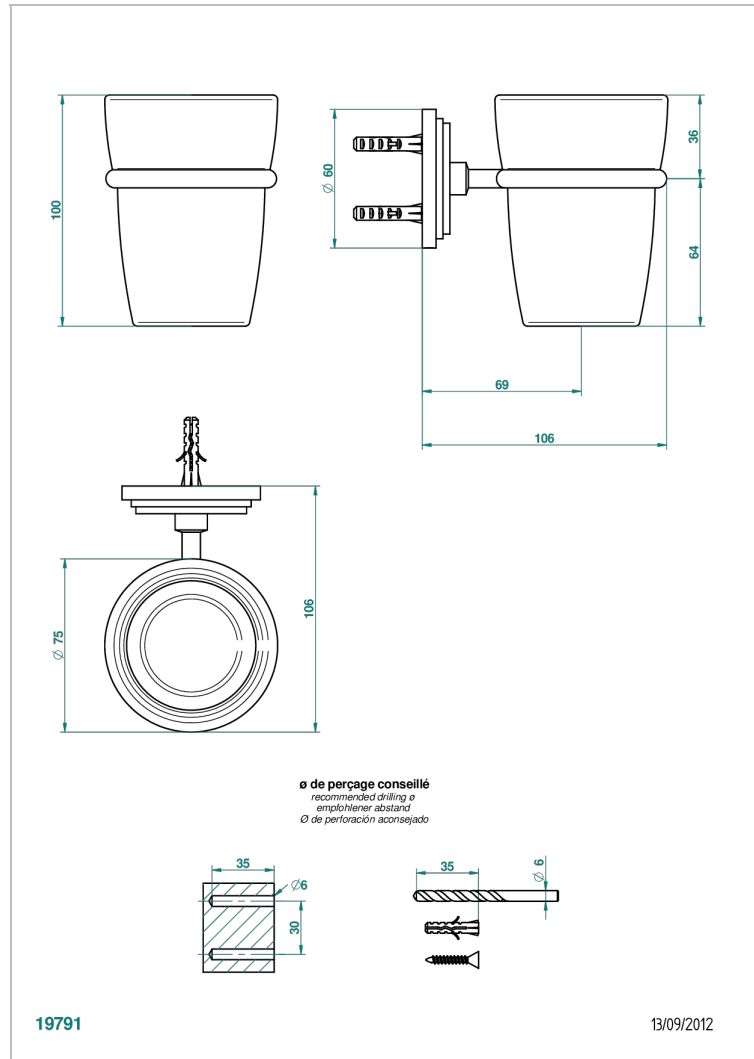

FROUFROU WITH LEVER

G2P-536

Wall mounted glass tumbler and holder

CHARACTERISTIC

- Froufrou with lever
- Wall mounted glass tumbler and holder

AVAILABLE FINITIONS

Antique nickel - H28
Black ceram - D30
Blush PVD - H62
Brass color PVD - H49
Brown bronze color PVD - F33
Gold color PVD - H52