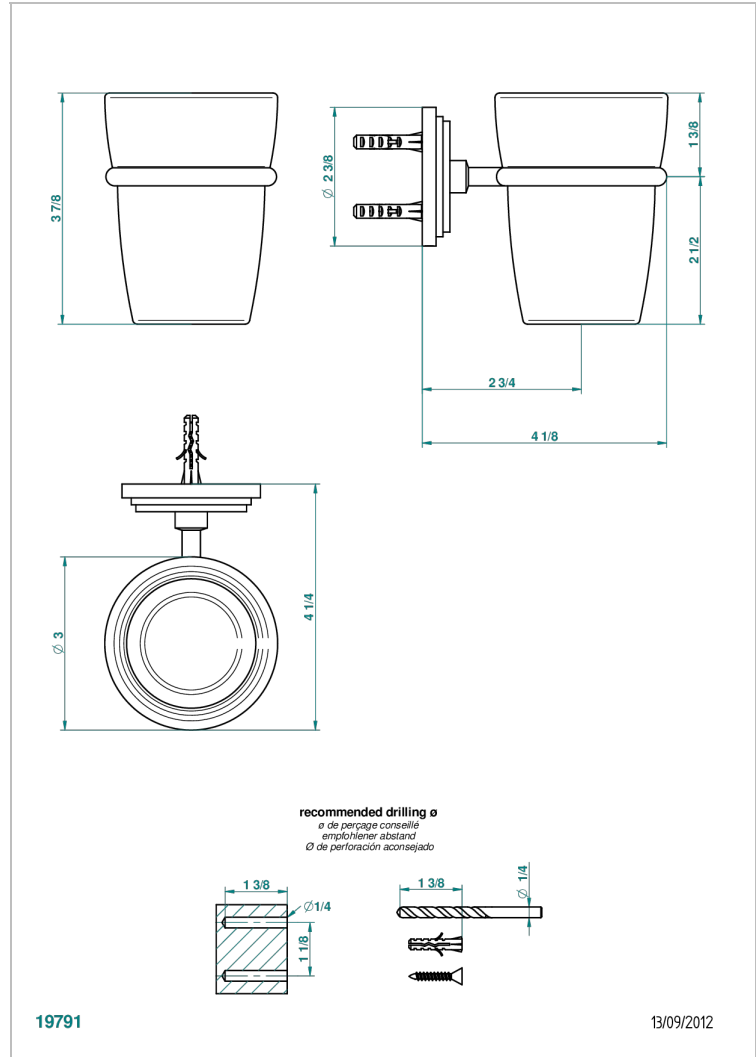

FROUFROU WITH LEVER

G2P-536

Wall mounted glass tumbler and holder

CHARACTERISTIC

- Froufrou with lever
- Wall mounted glass tumbler and holder

AVAILABLE FINITIONS

Antique nickel - H28
Black ceram - D30
Blush PVD - H62
Brass color PVD - H49
Brown bronze color PVD - F33
Gold color PVD - H52