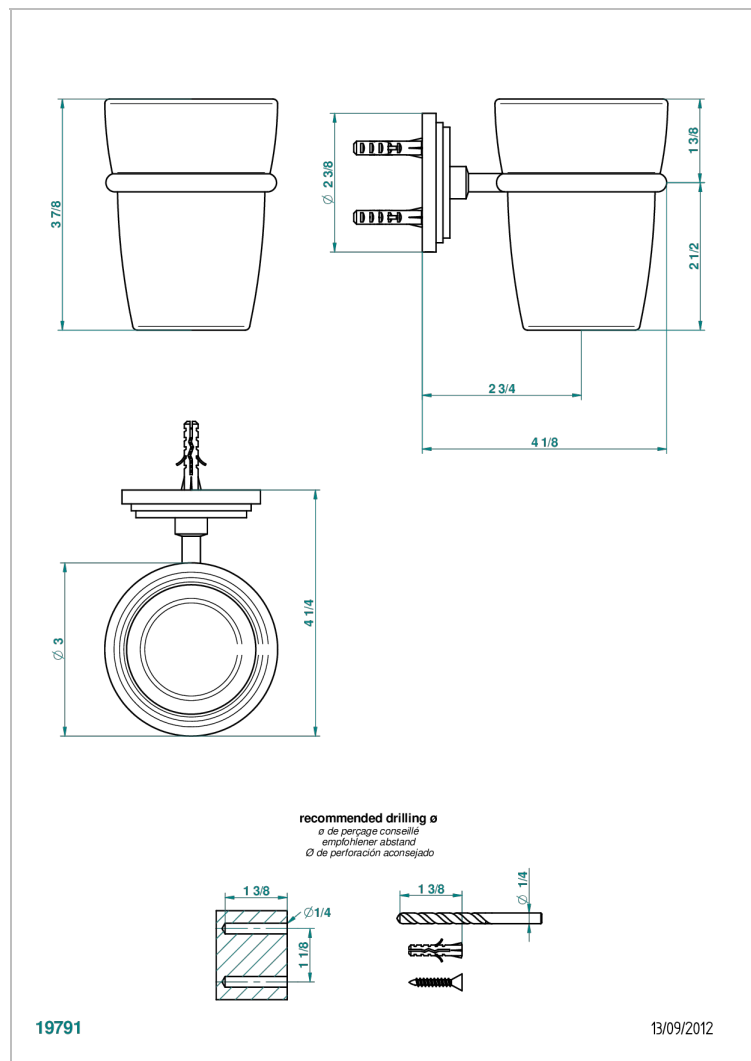

FAUBOURG BLACK PORCELAIN WITH LEVER

G2M-536

Wall mounted glass tumbler and holder

CHARACTERISTIC

- Faubourg Black Porcelain with lever
- Wall mounted glass tumbler and holder

AVAILABLE FINITIONS

Antique nickel - H28
 Black ceram - D30
 Blush PVD - H62
 Brass color PVD - H49
 Brown bronze color PVD - F33
 Gold color PVD - H52