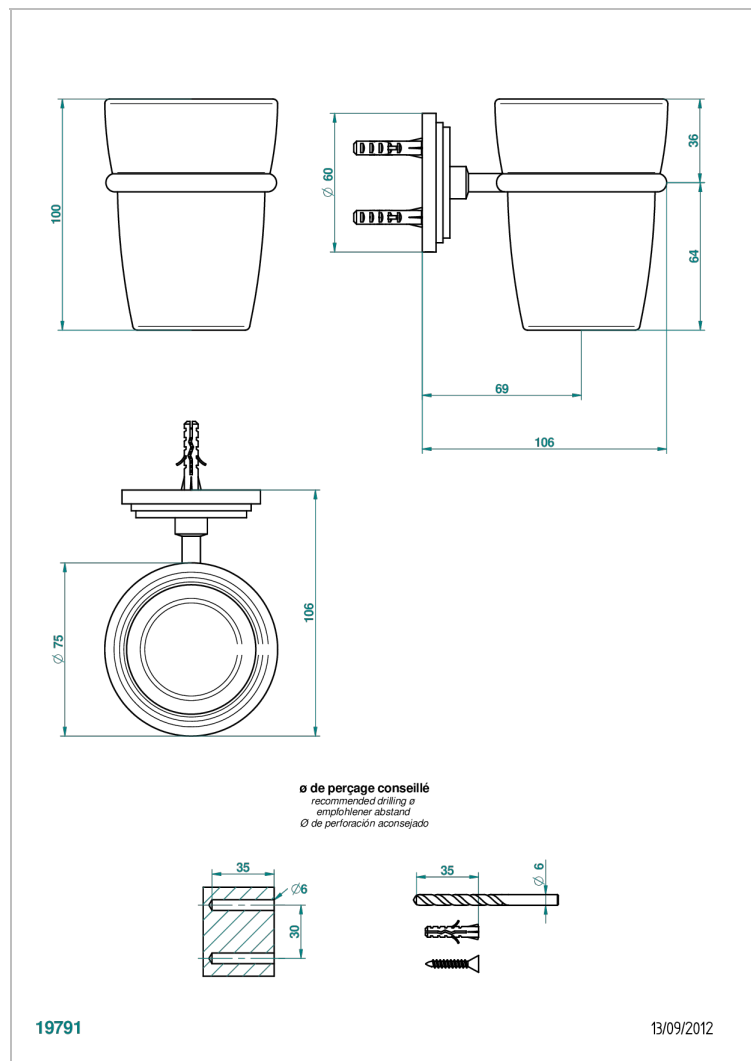

FAUBOURG BLACK PORCELAIN WITH LEVER

G2M-536

Wall mounted glass tumbler and holder

CHARACTERISTIC

- Faubourg Black Porcelain with lever
- Wall mounted glass tumbler and holder

AVAILABLE FINITIONS

Antique nickel - H28
Black ceram - D30
Blush PVD - H62
Brass color PVD - H49
Brown bronze color PVD - F33
Gold color PVD - H52