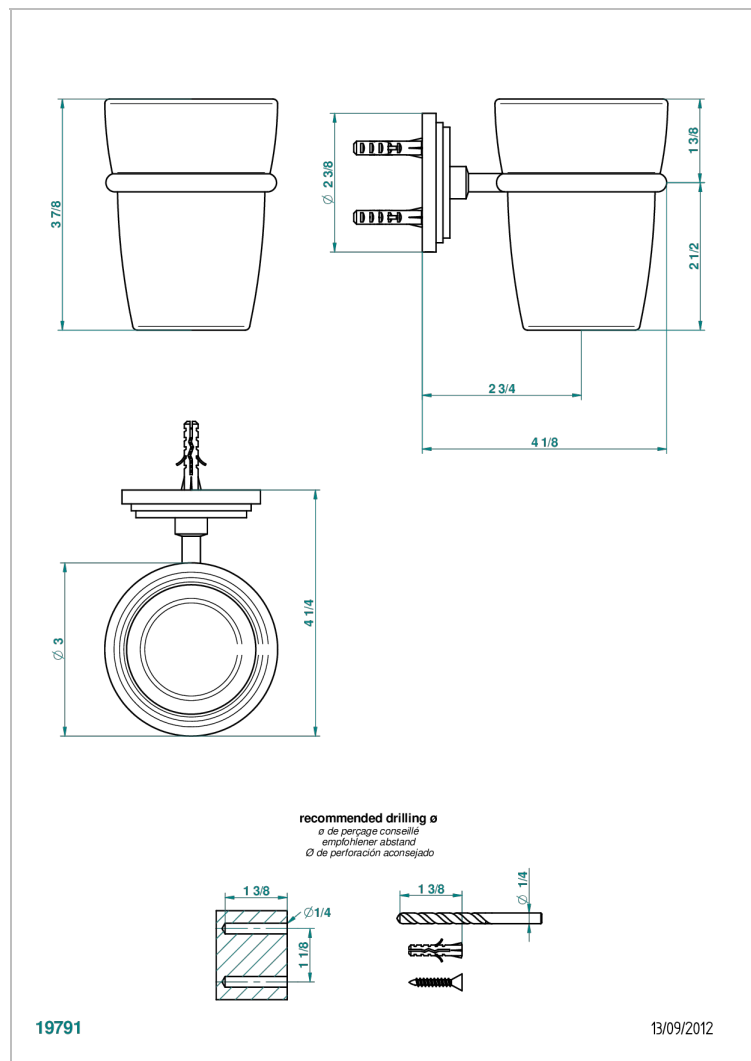

# FAUBOURG BLACK PORCELAIN WITH LEVER

G2M-536

Wall mounted glass tumbler and holder

## CHARACTERISTIC

- Faubourg Black Porcelain with lever
- Wall mounted glass tumbler and holder