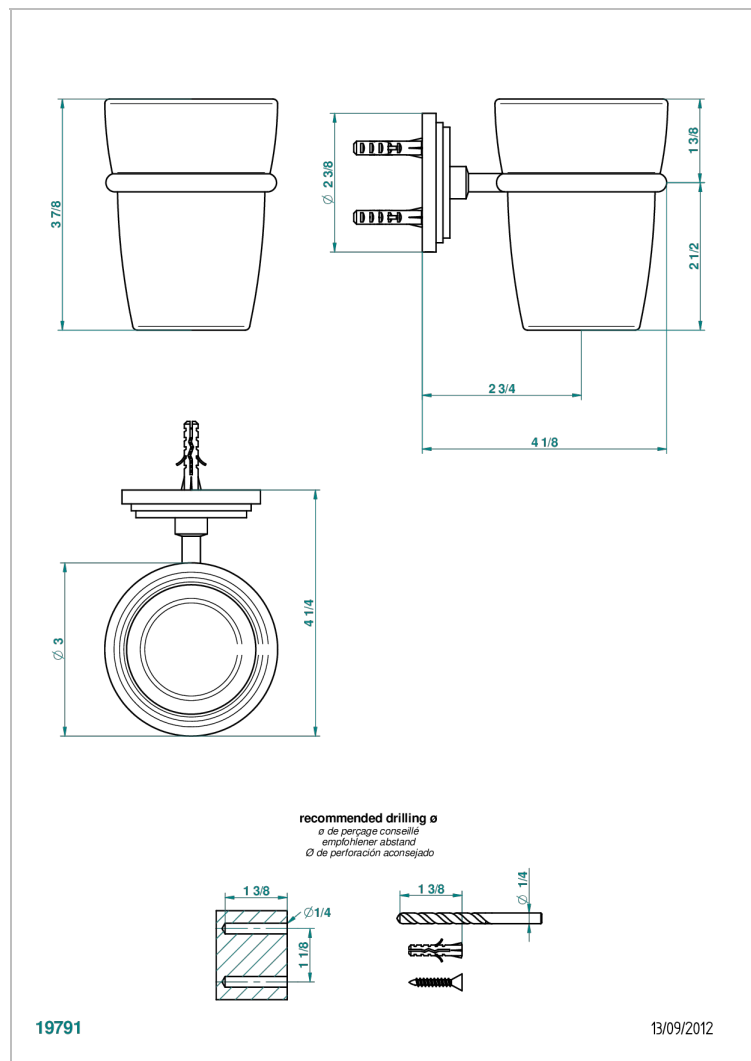

FAUBOURG BLACK PORCELAIN WITH LEVER

G2M-536

壁挂式杯架，带杯子

特色

- Faubourg Black Porcelain with lever
- 壁挂式杯架，带杯子

可选饰面

Black ceram - D30
 Blush PVD - H62
 Graphite PVD - H64
 Matt Umber PVD - H67
 Matt blush PVD - H60
 Matt graphite PVD - H65