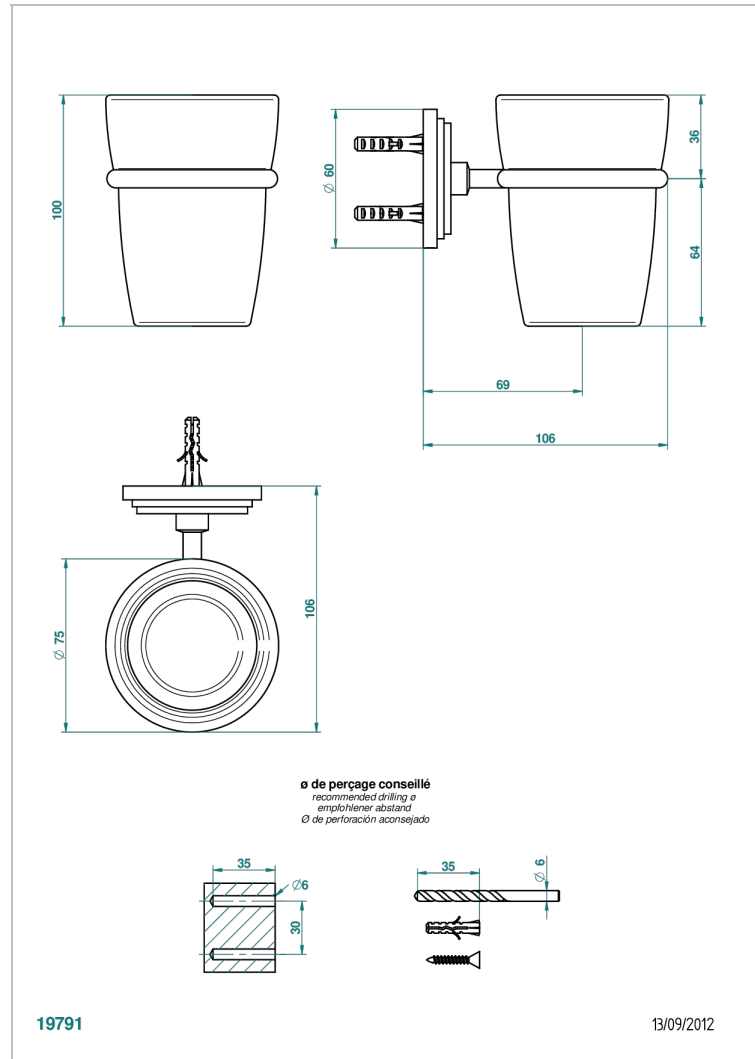

FAUBOURG BLACK PORCELAIN

G2L-536

Tumbler holder, wall mounted

THG[®]
PARIS

CHARACTERISTIC

- Faubourg Black Porcelain
- Tumbler holder, wall mounted

AVAILABLE FINITIONS

Black ceram - D30
Blush PVD - H62
Brass color PVD - H49
Brown bronze color PVD - F33
Chrome polished - A02
Chrome polished / gold polished - G02