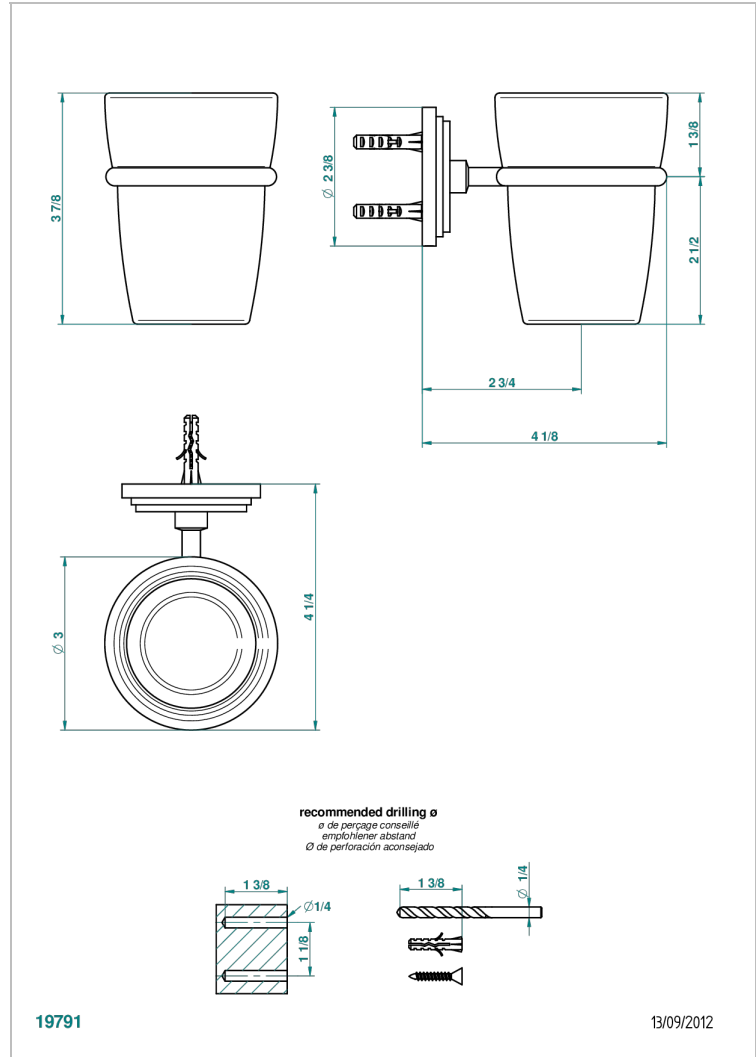

# FAUBOURG BLACK PORCELAIN

G2L-536

Tumbler holder, wall mounted

## CHARACTERISTIC

- Faubourg Black Porcelain
- Tumbler holder, wall mounted