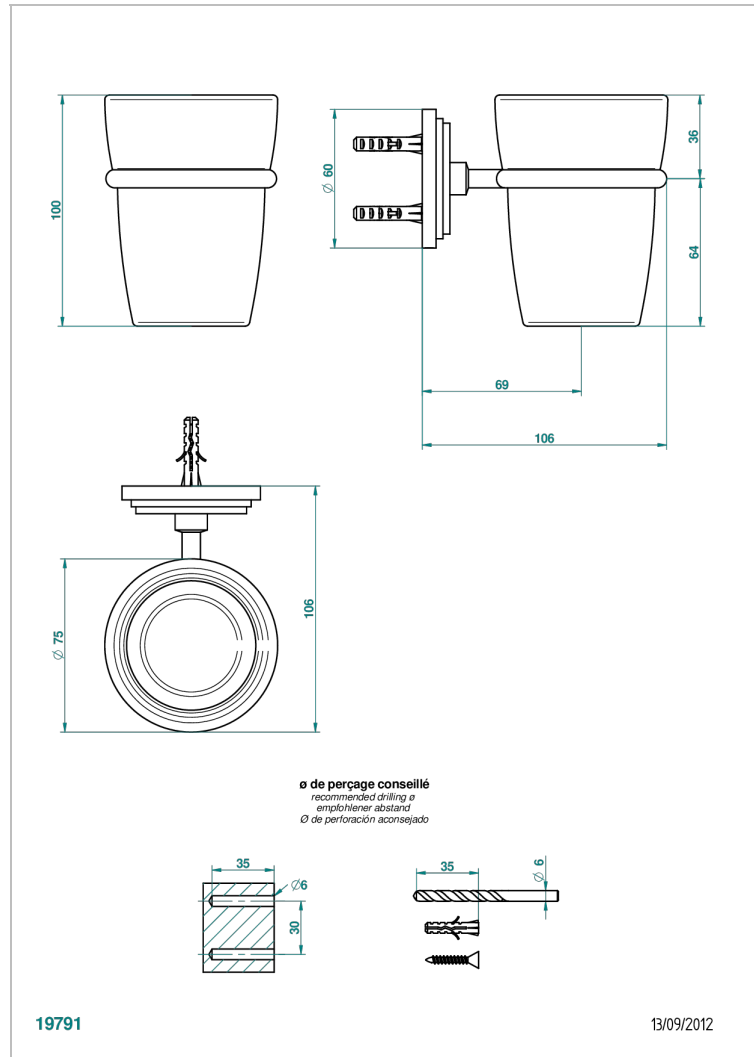

## CHARACTERISTIC

- Faubourg Black Porcelain
- Wall mounted glass tumbler and holder