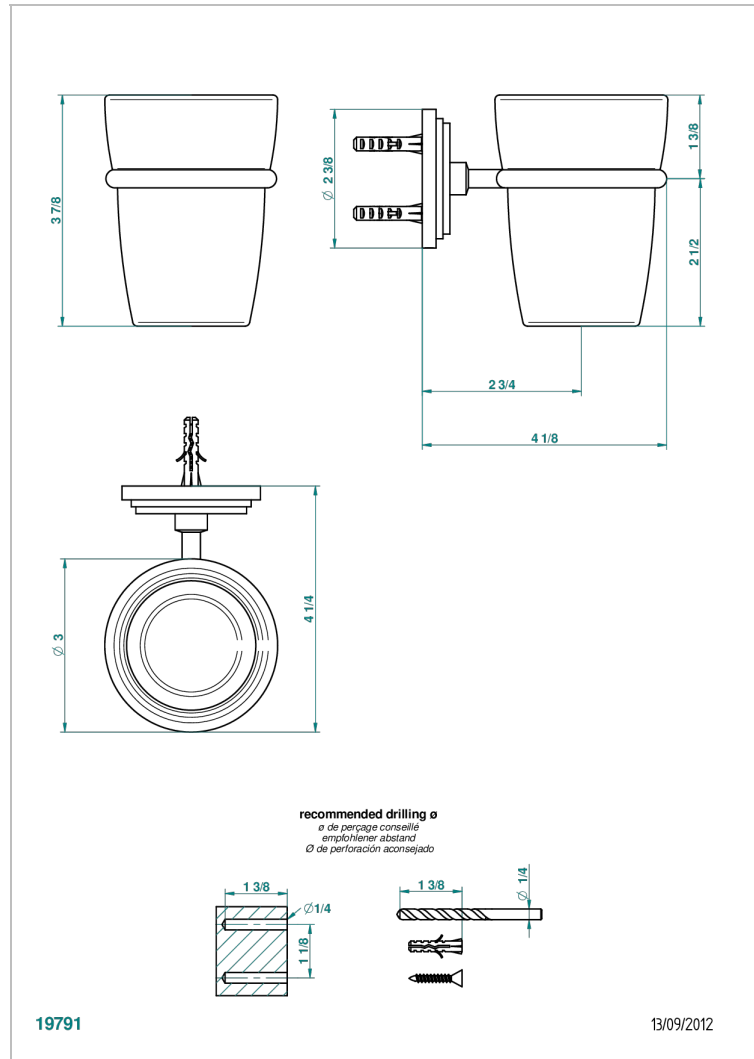

FAUBOURG BLACK PORCELAIN

G2L-536

Wall mounted glass tumbler and holder

CHARACTERISTIC

- Faubourg Black Porcelain
- Wall mounted glass tumbler and holder

AVAILABLE FINITIONS

Antique nickel - H28
 Black ceram - D30
 Blush PVD - H62
 Brass color PVD - H49
 Brown bronze color PVD - F33
 Gold color PVD - H52