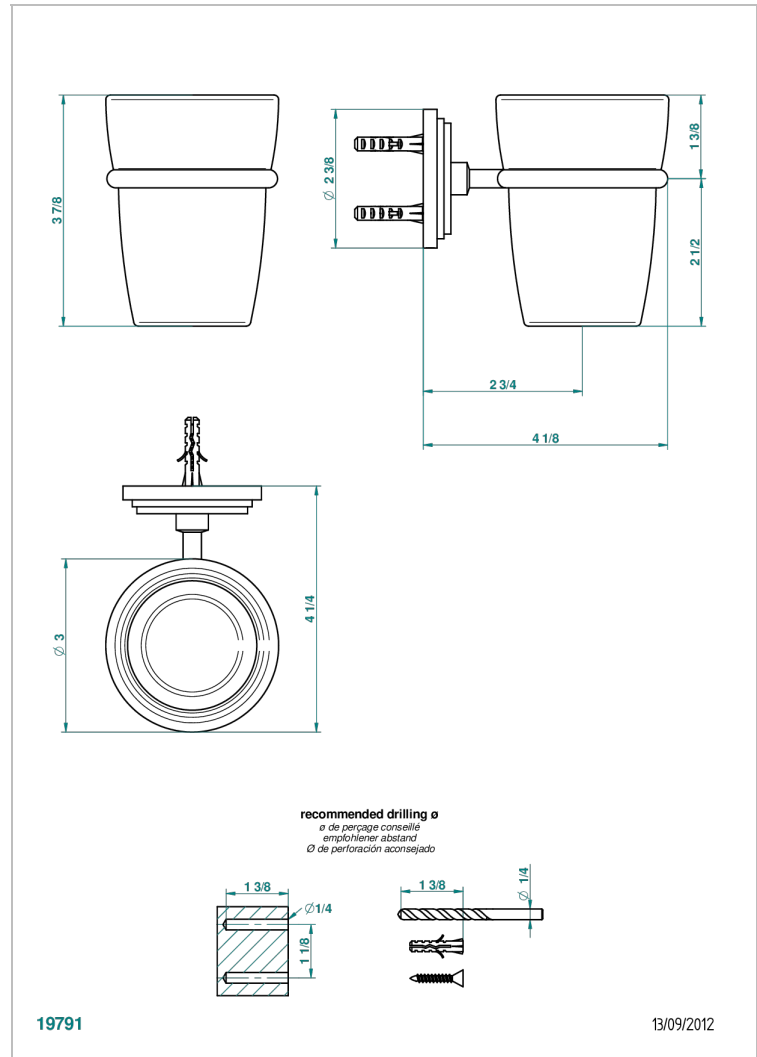

FAUBOURG BLACK PORCELAIN

G2L-536

Wall mounted glass tumbler and holder

THG[®]
PARIS

CHARACTERISTIC

- Faubourg Black Porcelain
- Wall mounted glass tumbler and holder

AVAILABLE FINITIONS

Antique nickel - H28
Black ceram - D30
Blush PVD - H62
Brass color PVD - H49
Brown bronze color PVD - F33
Gold color PVD - H52