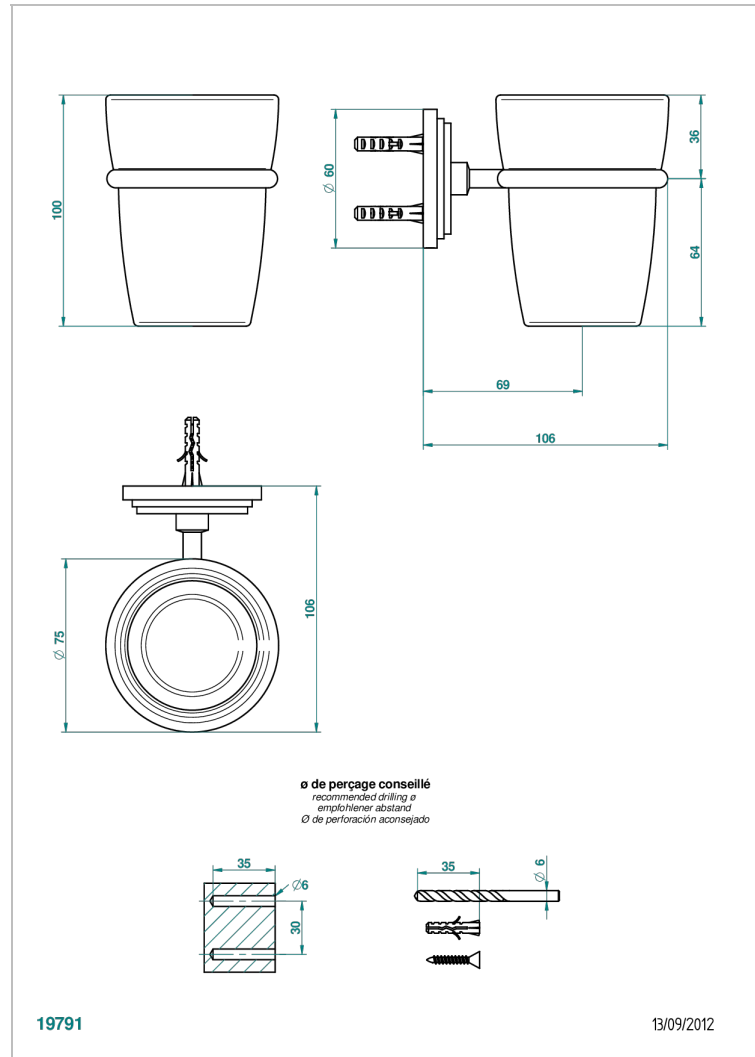

FAUBOURG WHITE PORCELAIN

G2K-536

Tumbler holder, wall mounted

THG[®]
PARIS

CHARACTERISTIC

- Faubourg White Porcelain
- Tumbler holder, wall mounted

AVAILABLE FINITIONS

Black ceram - D30
Blush PVD - H62
Brass color PVD - H49
Brown bronze color PVD - F33
Chrome polished - A02
Chrome polished / gold polished - G02